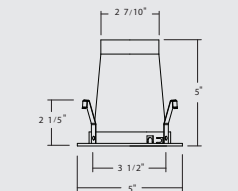

Order No	Description	Maximum Lamp Rating
19555CL	Albalite Shower Clear	1x26W | G24Q-3 OD: 4"
19555MT	Matte