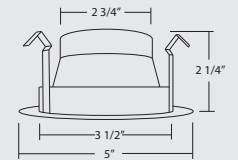

Order No	Description	Maximum Lamp Rating
19504	Specular Cone Clear	1x13W | G24Q-1 OD: 5"