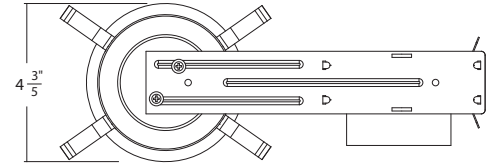

HOUSING

- Aluminum construction provides greater heat dissipation.
- Washington State Energy Code approved to meet restricted airflow requirements.
- Airtight housing limits the exchange of air between ceiling plenum and heated/cooled areas.
- Ballast includes integral thermal protector guards against improper lamp installation and misuse of insulation materials.
- 120V Electronic ballast.
- 6 1/4" height allows use in 2" x 8" joist construction.

JUNCTION BOX

- Listed for through branch circuit wiring and includes several 3/4" knockouts.
- Supplied with three IDEAL® push-in wire connectors.

LISTINGS

- UL listed for direct contact with insulation
- UL damp location
- UL feed-through
- CUL