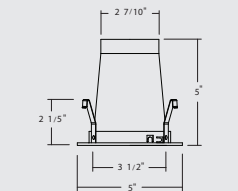

Order No	Description	Maximum Lamp Rating
19552CL	Specular Cone Clear	1x26W | G24Q-3 OD: 4"
19552MT	Matte