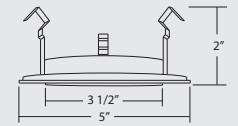

Order No	Description	Maximum Lamp Rating
19509BK	Albalite Shower Black	1x13W | G24Q-1 OD: 5"
19509BZ	Bronze	GE F13BX/835/A/ECO is recommended
19509CL	Clear	
19509OB	Oil-Rubbed Bronze	Wet Location Rated
19509WH	White