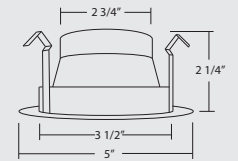

Order No	Description	Maximum Lamp Rating
19503	Specular Cone Gold (shown)	1x13W | G24Q-1 OD: 5"
19503WHZ-ABZ	Wheat Haze (Aged Bronze Ring)