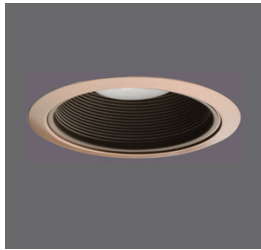

Order No	Description	Maximum Lamp Rating
19503	Specular Cone Gold (shown)	1x13W G24Q-1 OD: 5"
19503WHZ-ABZ	Wheat Haze (Aged Bronze Ring)	

Order No	Description	Maximum Lamp Rating
19504	Specular Cone Clear	1x13W G24Q-1 OD: 5"

Order No	Description	Maximum Lamp Rating
19509BK	Albalite Shower Black	1x13W G24Q-1 OD: 5"
19509BZ	Bronze	GE F13BX/835/A/ECO is recommended
19509CL	Clear	
19509OB	Oil-Rubbed Bronze	Wet Location Rated
19509WH	White	

Order No	Description	Maximum Lamp Rating
19510CL	Drop Opal Shower Clear	1x13W G24Q-1 OD: 5"
19510GD	Gold (shown)	Wet Location Rated
19510WH	White	

Order No	Description	Maximum Lamp Rating
19552CL	Specular Cone Clear	1x26W G24Q-3 OD: 4"
19552MT	Matte	

Order No	Description	Maximum Lamp Rating
19555CL	Albalite Shower Clear	1x26W G24Q-3 OD: 4"
19555MT	Matte	

Order No	Description	Maximum Lamp Rating
19550BK	Baffle Black	1x26W G24Q-3 OD: 4"
19550NK	Brushed Nickel	
19550OB	Oil-Rubbed Bronze	
19550WH	White (shown)	