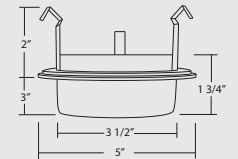

Order No	Description	Maximum Lamp Rating
19510CL	Drop Opal Shower Clear	1x13W | G24Q-1 OD: 5"
19510GD	Gold (shown)	Wet Location Rated
19510WH	White