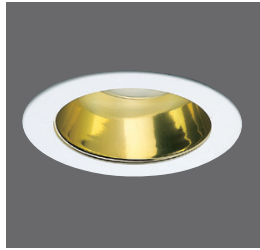

<i>Project</i>	<i>Comments</i>
<i>Catalog #</i>	<i>Prepared By</i>
<i>Type</i>	<i>Date</i>

DESCRIPTION

- Suitable for new construction in residential and commercial applications.
- IC rated. Suitable for direct contact with insulation.
- Use one 18W double twin tube, G24Q-1 (not included).

HOUSING

- Aluminum construction provides greater heat dissipation.
- Washington State Energy Code approved to meet restricted airflow requirements.
- Airtight housing limits the exchange of air between ceiling plenum and heated/cooled areas.
- Ballast includes integral thermal protector guards against improper lamp installation and misuse of insulation materials.
- 120V Electronic ballast.
- 6 1/4" height allows use in 2" x 8" joist construction.

Order No	Description	Maximum Lamp Rating
19503	Specular Cone Gold (shown)	1x13W G24Q-1 OD: 5"
19503WHZ-ABZ	Wheat Haze (Aged Bronze Ring)	

Order No	Description	Maximum Lamp Rating
19504	Specular Cone Clear	1x13W G24Q-1 OD: 5"

Order No	Description	Maximum Lamp Rating
19510CL	Drop Opal Shower Clear	1x13W G24Q-1 OD: 5"
19510GD	Gold (shown)	Wet Location Rated
19510WH	White	

Order No	Description	Maximum Lamp Rating
19552CL	Specular Cone Clear	1x26W G24Q-3 OD: 4"
19552MT	Matte	