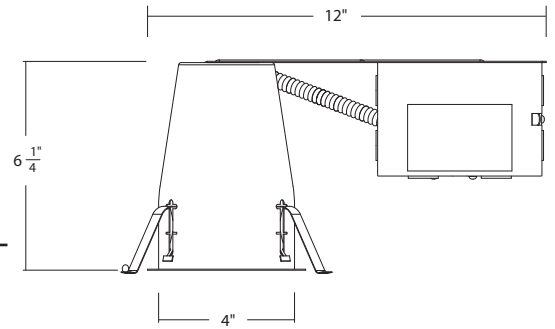

HOUSING

- Aluminum construction provides greater heat dissipation.
- Washington State Energy Code approved to meet restricted airflow requirements.
- Airtight housing limits the exchange of air between ceiling plenum and heated/cooled areas.
- Ballast includes integral thermal protector guards against improper lamp installation and misuse of insulation materials.
- 120V Electronic ballast.
- 6 1/4" height allows use in 2" x 8" joist construction.

JUNCTION BOX

- Listed for through branch circuit wiring and includes several 3/4" knockouts.
- Supplied with three IDEAL® push-in wire connectors.

LISTINGS

- UL listed for direct contact with insulation
- UL damp location
- UL feed-through
- CUL