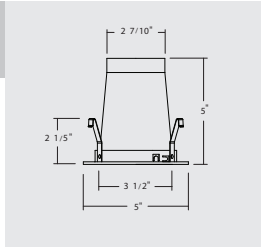

Order No	Description	Maximum Lamp Rating
19550BK	Baffle Black	1x26W | G24Q-3 OD: 4"
19550NK	Brushed Nickel	
19550OB	Oil-Rubbed Bronze	
19550WH	White (shown)