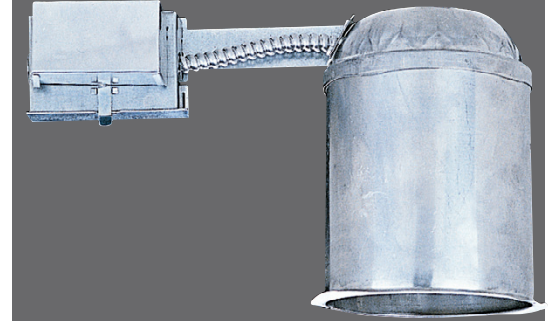

*Project* *Comments*

*Catalog #* *Prepared By*

*Type* *Date*

**DESCRIPTION**

- Suitable for new construction in residential and commercial applications.
- IC rated. Suitable for direct contact with insulation.
- Use one 18W double twin tube, G24Q-1 (not included).

**HOUSING**

- Aluminum construction provides greater heat dissipation.
- Washington State Energy Code approved to meet restricted airflow requirements.
- Airtight housing limits the exchange of air between ceiling plenum and heated/cooled areas.
- Ballast includes integral thermal protector guards against improper lamp use and misuse of insulation materials.
- 120V Electronic ballast.
- 7 1/2" height allows use in 2" x 8" joist construction.

- Listed for through branch circuit wiring and includes several 3/4" knockouts. Four pry-outs with integral strain relief simplify Romex installation.
- Supplied with three IDEAL® push-in wire connectors.

**HANGER BARS**

- Heavy-gauge NICOR captive hanger bars provide greater stability, allowing housing to be positioned at any point within a 24" joist span, then locked in place with set screws. Unique hanger bar lip design helps align can to joist. Four double-headed captive nails provide for ease of installation.
- Bars can be repositioned 90° on plaster frame without tools.
- Bars fit onto T-bar spine for quick alignment and can be permanently secured.
- Score lines allow bars to be shortened without tools to accommodate a 12" joist span.