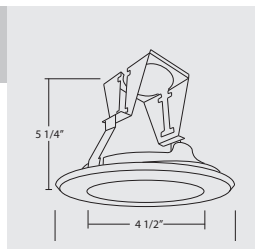

Order No	Description	Maximum Lamp Rating
15502	Fresnel Shower White	75W | BR30/PAR30 60W | A19 OD: 6&1/2" Wet Location Rated