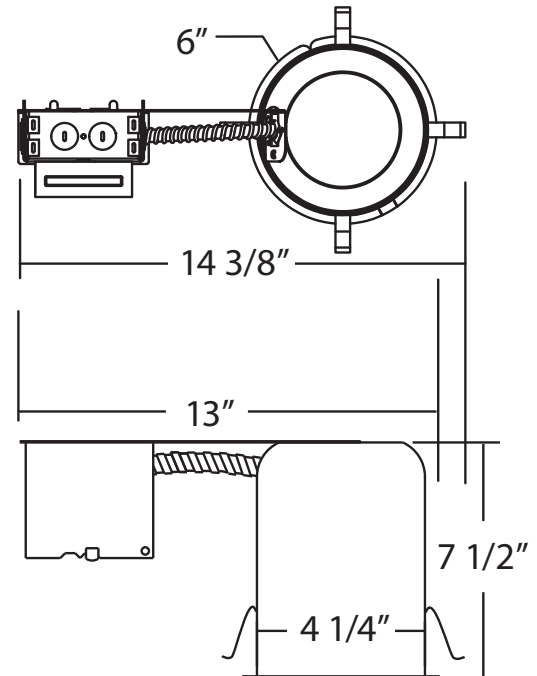

**Plaster Frame**

- Housing is secured to plaster frame with screws and can be removed for access to junction box.
- Housing adjusts from 1/2" to 1 1/2" to accommodate ceiling thickness.

**JUNCTION BOX**

- Listed for through branch circuit wiring and includes several 3/4" knockouts. Four pry-outs with integral strain relief simplify Romex installation.
- Supplied with three IDEAL® push-in wire connectors.

**HANGER BARS**

- Heavy-gauge NICOR captive hanger bars provide greater stability, allowing housing to be positioned at any point within a 24" joist span, then locked in place with set screws. Unique hanger bar lip design helps align can to joist. Four double-headed captive nails provide for ease of installation.
- Bars can be repositioned 90° on plaster frame without tools.
- Bars fit onto T-bar spine for quick alignment and can be permanently secured.
- Score lines allow bars to be shortened without tools to accommodate a 12" joist span.

**LISTINGS**

- UL listed for direct contact with insulation
- UL damp location
- UL feed-through
- CUL

Order No	Description	Maximum Lamp Rating
15502	<b>Fresnel Shower</b> White	75W   BR30/PAR30 60W   A19 OD: 6&1/2" Wet Location Rated