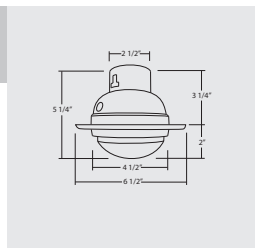

Order No	Description	Maximum Lamp Rating
15509	Shower Drop Opal White (shown)	1x13WW | G24Q-1 OD: 6&1/2" Wet Location Rated
15509OB	Oil-Rubbed Bronze