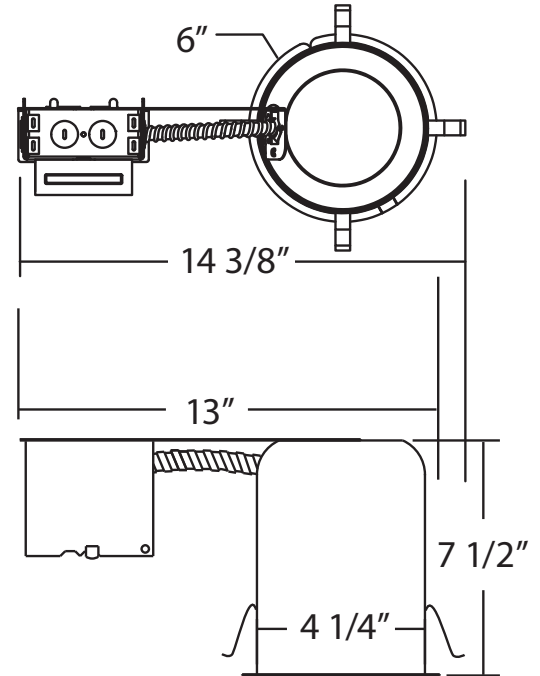

Plaster Frame

- Housing is secured to plaster frame with screws and can be removed for access to junction box.
- Housing adjusts from 1/2" to 1 1/2" to accommodate ceiling thickness.

JUNCTION BOX

- Listed for through branch circuit wiring and includes several 3/4" knockouts. Four pry-outs with integral strain relief simplify Romex installation.
- Supplied with three IDEAL® push-in wire connectors.

HANGER BARS

- Heavy-gauge NICOR captive hanger bars provide greater stability, allowing housing to be positioned at any point within a 24" joist span, then locked in place with set screws. Unique hanger bar lip design helps align can to joist. Four double-headed captive nails provide for ease of installation.
- Bars can be repositioned 90° on plaster frame without tools.
- Bars fit onto T-bar spine for quick alignment and can be permanently secured.
- Score lines allow bars to be shortened without tools to accommodate a 12" joist span.

LISTINGS

- UL listed for direct contact with insulation
- UL damp location
- UL feed-through
- CUL

Order No	Description	Maximum Lamp Rating
15502	Fresnel Shower White	75W BR30/PAR30 60W A19 OD: 6&1/2" Wet Location Rated

Order No	Description	Maximum Lamp Rating
15509	Shower Drop Opal White (shown)	1x13WW G24Q-1 OD: 6&1/2" Wet Location Rated
15509OB	Oil-Rubbed Bronze	

Order No	Description	Maximum Lamp Rating
15518BK	Baffle Black	1x13W G24Q-1 OD: 6&1/2"
15518CL	Clear	
15518GD	Gold (shown)	
15158WH	White	
15518WHZ-ABZ	Wheat Haze (Aged Bronze Ring)	