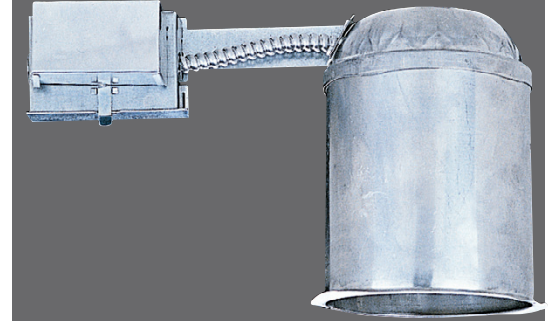

Project *Comments*

Catalog # *Prepared By*

Type *Date*

DESCRIPTION

- Suitable for new construction in residential and commercial applications.
- IC rated. Suitable for direct contact with insulation.
- Use one 26W double twin tube, G24Q-1 (not included).

HOUSING

- Aluminum construction provides greater heat dissipation.
- Washington State Energy Code approved to meet restricted airflow requirements.
- Airtight housing limits the exchange of air between ceiling plenum and heated/cooled areas.
- Ballast includes integral thermal protector guards against improper lamp use and misuse of insulation materials.
- 120V Electronic ballast.
- 7 1/2" height allows use in 2" x 8" joist construction.

Plaster Frame

- Housing is secured to plaster frame with screws and can be removed for access to junction box.
- Housing adjusts from 1/2" to 1 1/2" to accommodate ceiling thickness.

JUNCTION BOX

- Listed for through branch circuit wiring and includes several 3/4" knockouts. Four pry-outs with integral strain relief simplify Romex installation.
- Supplied with three IDEAL® push-in wire connectors.

HANGER BARS

- Heavy-gauge NICOR captive hanger bars provide greater stability, allowing housing to be positioned at any point within a 24" joist span, then locked in place with set screws. Unique hanger bar lip design helps align can to joist. Four double-headed captive nails provide for ease of installation.
- Bars can be repositioned 90° on plaster frame without tools.
- Bars fit onto T-bar spine for quick alignment and can be permanently secured.
- Score lines allow bars to be shortened without tools to accommodate a 12" joist span.