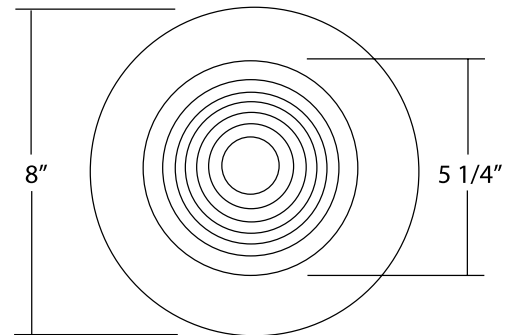

17502

6" Lexan Shower | Fresnel Lens Trim

Project

Catalog

Type

Product Description

Maximum Lamp Rating

60W | A19

Note: May require 17600 Frame Insert

Dimensions

Trim width: 8in

Lamp opening: 5.25in

Ordering Information

Catalog Number	Trim Color
17502	White w/ Metal Trim Ring
17502BZ	Bronze
17502OB	Oil-Rubbed Bronze
17502R	White w/ Reflector
17572WH	White w/ Plastic Trim Ring

17502 | 6" Lexan Shower Fresnel Lens Trim

Fresnel Lens	Order No	Color	Maximum Lamp Rating
	17502BZ	Bronze (shown)	OD: 8" Also requires 17600 Frame Insert Wet Location Rated
	17502	White	

Lexan Drop Opal	Order No	Color	Maximum Lamp Rating
	17509R	White (with reflector)	OD: 8" Also requires 17600 Frame Insert Wet Location Rated
	17509	White (shown)	

Frame Insert	Order No	Color	Maximum Lamp Rating
	17600	Requires Trim	OD: 7 1/2"

Reflector Fresnel Lens	Order No	Color	Maximum Lamp Rating
	17604	Clear	OD: 7 1/4" Also requires 17600 Frame Insert

Reflector	Order No	Color	Maximum Lamp Rating
	17607BK	Black (shown)	OD: 7 1/2"
	17607CL	Clear	
	17607GD	Gold	
	17607WH	White	