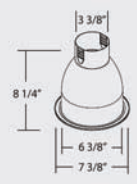

Project:	Comments:	Type:
Catalog No:	Prepared by:	Date:

ORDER NO.	DESCRIPTION	MAXIMUM LAMP RATING
	REFLECTOR	100W ED17/PAR 38
17610BK	BLACK	70W ED17/PAR 38
17610CL	CLEAR (SHOWN)	39W PAR 20
17610GD	GOLD	OD: 7 3/8"
17610WH	WHITE	

ORDER NO.	DESCRIPTION	MAXIMUM LAMP RATING
	BAFFLE REFLECTOR	100W ED17/PAR 38
17611BK	BLACK (SHOWN)	70W PAR 30L
17611WH	WHITE	39W PAR 20
		OD: 7 1/2"

ORDER NO.	DESCRIPTION	MAXIMUM LAMP RATING
	BAFFLE WALL WASH	100W ED17/PAR 38
17665BK	BLACK (SHOWN)	70W ED17/PAR 38
17665WH	WHITE	39W PAR 20
		OD: 7 1/4"

ORDER NO.	DESCRIPTION	MAXIMUM LAMP RATING
	BAFFLE FRESNEL LENS	70W ED17/PAR 38
17663BK	BLACK	39W PAR 20
17663WH	WHITE (SHOWN)	OD: 7 1/2"

ORDER NO.	DESCRIPTION	MAXIMUM LAMP RATING
	REFLECTOR WITH LOUVER	100W ED17/PAR 38
17635CL	CLEAR (SHOWN)	70W PAR 30L
17635GD	GOLD	39W PAR 20
		OD: 7 3/8"