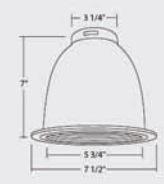

Project:	Comments:	Type:
Catalog No:	Prepared by:	Date:

ORDER NO.	DESCRIPTION	MAXIMUM LAMP RATING
	REFLECTOR	100W ED17/PAR 38
17610BK	BLACK	70W ED17/PAR 38
17610CL	CLEAR (SHOWN)	39W PAR 20
17610GD	GOLD	OD: 7 3/8"
17610WH	WHITE	

ORDER NO.	DESCRIPTION	MAXIMUM LAMP RATING
	BAFFLE REFLECTOR	100W ED17/PAR 38
17611BK	BLACK (SHOWN)	70W PAR 30L
17611WH	WHITE	39W PAR 20
		OD: 7 1/2"

ORDER NO.	DESCRIPTION	MAXIMUM LAMP RATING
	BAFFLE WALL WASH	100W ED17/PAR 38
17665BK	BLACK (SHOWN)	70W ED17/PAR 38
17665WH	WHITE	39W PAR 20
		OD: 7 1/4"

ORDER NO.	DESCRIPTION	MAXIMUM LAMP RATING
	BAFFLE FRESNEL LENS	70W ED17/PAR 38
17663BK	BLACK	39W PAR 20
17663WH	WHITE (SHOWN)	OD: 7 1/2"

ORDER NO.	DESCRIPTION	MAXIMUM LAMP RATING
	REFLECTOR WITH LOUVER	100W ED17/PAR 38
17635CL	CLEAR (SHOWN)	70W PAR 30L
17635GD	GOLD	39W PAR 20
		OD: 7 3/8"