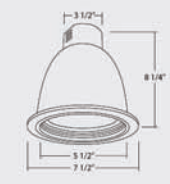

Project:	Comments:	Type:
Catalog No:	Prepared by:	Date:

ORDER NO.	DESCRIPTION	MAXIMUM LAMP RATING
	REFLECTOR	100W ED17/PAR 38
17610BK	BLACK	70W ED17/PAR 38
17610CL	CLEAR (SHOWN)	39W PAR 20
17610GD	GOLD	OD: 7 3/8"
17610WH	WHITE	

ORDER NO.	DESCRIPTION	MAXIMUM LAMP RATING
	BAFFLE REFLECTOR	100W ED17/PAR 38
17611BK	BLACK (SHOWN)	70W PAR 30L
17611WH	WHITE	39W PAR 20
		OD: 7 1/2"

ORDER NO.	DESCRIPTION	MAXIMUM LAMP RATING
	BAFFLE WALL WASH	100W ED17/PAR 38
17665BK	BLACK (SHOWN)	70W ED17/PAR 38
17665WH	WHITE	39W PAR 20
		OD: 7 1/4"

ORDER NO.	DESCRIPTION	MAXIMUM LAMP RATING
	BAFFLE FRESNEL LENS	70W ED17/PAR 38
17663BK	BLACK	39W PAR 20
17663WH	WHITE (SHOWN)	OD: 7 1/2"

ORDER NO.	DESCRIPTION	MAXIMUM LAMP RATING
	REFLECTOR WITH LOUVER	100W ED17/PAR 38
17635CL	CLEAR (SHOWN)	70W PAR 30L
17635GD	GOLD	39W PAR 20
		OD: 7 3/8"