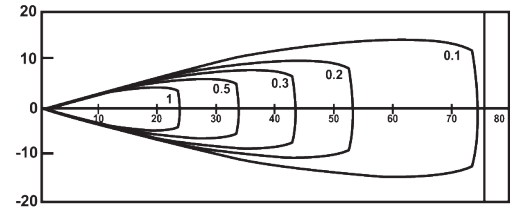

Project **Comments**

Catalog # **Prepared By**

Type **Date**

FEATURES

- Completely self-contained.
- Compact, flush mount design.
- Mounting bar hangers included.
- Push-to-test switch.
- 6-Volt, lead, maintenance-free battery.
- Environmentally-coated, solid state charger.
- Automatic, low voltage disconnect (LVD).
- Universal transformer for 120 or 277 VAC.
- Adjustable aiming angle.
- Charge rate/power on LED indicator light.
- Emergency operation: 90+ min.
- Lamp wattage: 8W Bi-Pin Halogen.
- Battery voltage: 6V.