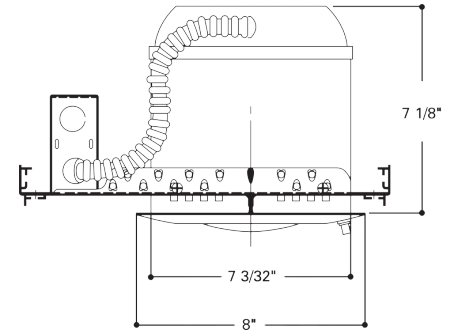

Project **Comments**

Catalog # **Prepared By**

Type **Date**

FEATURES

- Completely self-contained.
- Compact, flush mount design.
- Mounting bar hangers included.
- Push-to-test switch.
- 6-Volt, lead, maintenance-free battery.
- Environmentally-coated, solid state charger.
- Automatic, low voltage disconnect (LVD).
- Universal transformer for 120 or 277 VAC.
- Adjustable aiming angle.
- Charge rate/power on LED indicator light.
- Emergency operation: 90+ min.
- Lamp wattage: 8W Bi-Pin Halogen.
- Battery voltage: 6V.

ORDERING

Product No.	Trim Color
• 18130BK	Black
• 18130WH	White