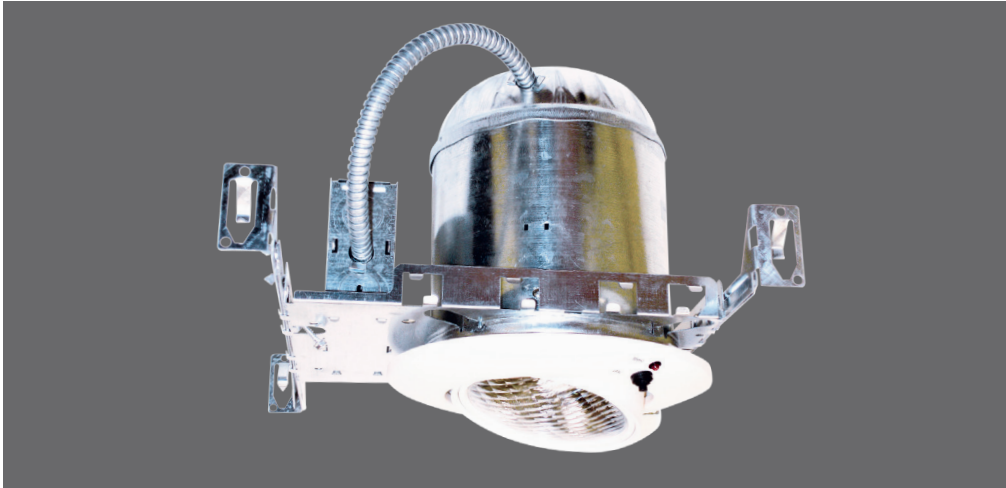

Project **Comments**

Catalog # **Prepared By**

Type **Date**

FEATURES

- Completely self-contained.
- Compact, flush mount design.
- Mounting bar hangers included.
- Push-to-test switch.
- 6-Volt, lead, maintenance-free battery.
- Environmentally-coated, solid state charger.
- Automatic, low voltage disconnect (LVD).
- Universal transformer for 120 or 277 VAC.
- Adjustable aiming angle.
- Charge rate/power on LED indicator light.
- Emergency operation: 90+ min.
- Lamp wattage: 8W Bi-Pin Halogen.
- Battery voltage: 6V.

ORDERING

Product No.	Trim Color
• 18130BK	Black
• 18130WH	White