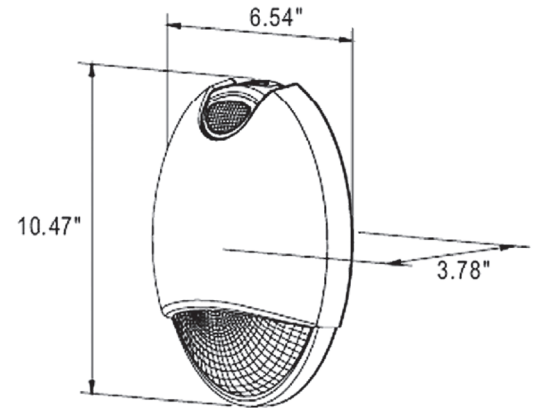

Project *Comments*

Catalog # *Prepared By*

Type *Date*

FEATURES

- Low-profile, decorative die-cast emergency lighting fixture.
- Standard powder-coated bronze finish.
- Polycarbonate lens and mirrored reflector for maximum illumination.
- Integrated test switch/pilot light.
- 6-Volt NiCad battery standard.
- Automatic low voltage disconnect (LVD).
- Universal transformer for 120 or 277VAC @ 60Hz.
- Two 6W Xenon lamps offer more light output than standard incandescent lamps.
- Automatic, low-voltage disconnect (LVD).
- Designed for wall mount or conduit through the top.
- Standard operation temperature of 32°F to 122°F.
- Cold weather (CW) option: operating temperature down to -28° F.
- Self-diagnostic models available.
- ETL listed for wet location.
- 5-Year Manufacturer's Warranty.