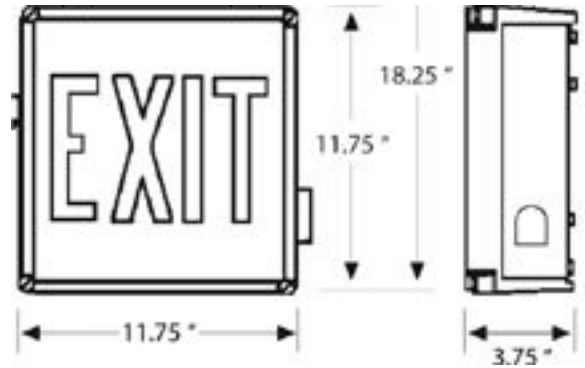

Meets NFPA Life Safety 101, NEC, OSHA, local and state codes.

Wet location listed.

Project

Catalog

Type

Ordering Information

Product No.	Housing Color	Lettering Color	No. Faceplates	Emergency Operation	Lamp Type
18200WLR	White	Red	1	90 Min.	LED
18200WLG	White	Green	1	90 Min.	LED