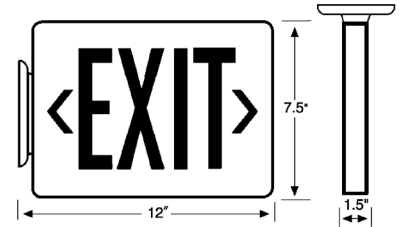

Project *Comments*

Catalog # *Prepared By*

Type *Date*

FEATURES

- Completely self-contained, fully automatic operation.
- Compact, low-profile design in neutral finish.
- Automatic low-voltage disconnect (LVD).
- Universal transformer for 120 or 277 VAC operation.
- V-O flame-retardant, high impact, thermoplastic housing.
- Power-on LED indicator light and push-to-test switch.
- Energy consumption: 3.2W for red letters, 3.8W for green.
- LED lamp life of 25+ years.
- Universal mounting canopy for side or top installation.