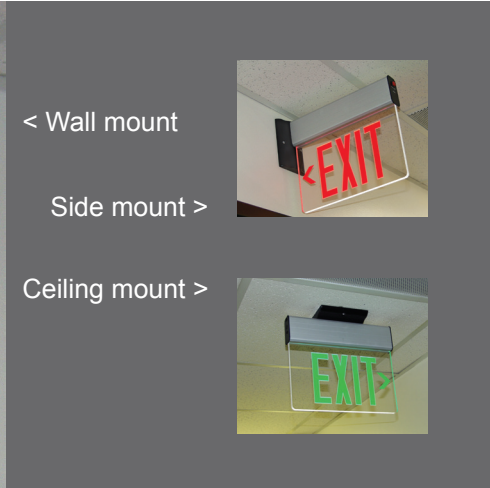

*Project* *Comments*

*Catalog #* *Prepared By*

*Type* *Date*

**FEATURES**

- Easily detachable for maintenance: serviceable from below.
- Compact, low-profile design.
- Energy consumption of less than 3 watts.
- Emergency backup model (EM) is completely self-contained.
- In-field install-able directional indicators.
- Standard AC and emergency units available.
- AC on indicator light and test switch (EM units only).
- NiCad battery on emergency (EM) units.
- 120-277V operation. Recessed mount.

**ORDERING**

Product No.	Trim Plate Finish	Lettering Color	No. Faceplates	Operation
18303DGMA	Anodized Aluminum	Green on Mirror	2	AC-Only
18303DGMB	Black	Green on Mirror	2	AC-Only
18303DGMW	White	Green on Mirror	2	AC-Only
18303SGMA	Anodized Aluminum	Green on Mirror	1	AC-Only
18303SGMB	Black	Green on Mirror	1	AC-Only
18303SGMW	White	Green on Mirror	1	AC-Only
18303DRMA	Anodized Aluminum	Red on Mirror	2	AC-Only
18303DRMB	Black	Red on Mirror	2	AC-Only
18303DRMW	White	Red on Mirror	2	AC-Only
18303SRMA	Anodized Aluminum	Red on Mirror	1	AC-Only
18303SRMB	Black	Red on Mirror	1	AC-Only
18303SRMW	White	Red on Mirror	1	AC-Only
18303DGCA	Anodized Aluminum	Green on Clear	2	AC-Only
18303DGCB	Black	Green on Clear	2	AC-Only
18303DGCW	White	Green on Clear	2	AC-Only
18303SGCA	Anodized Aluminum	Green on Clear	1	AC-Only
18303SGCB	Black	Green on Clear	1	AC-Only
18303SGCW	White	Green on Clear	1	AC-Only
18303DRCA	Anodized Aluminum	Red on Clear	2	AC-Only
18303DRCB	Black	Red on Clear	2	AC-Only
18303DRCW	White	Red on Clear	2	AC-Only
18303SRCA	Anodized Aluminum	Red on Clear	1	AC-Only
18303SRCB	Black	Red on Clear	1	AC-Only
18303SRCW	White	Red on Clear	1	AC-Only