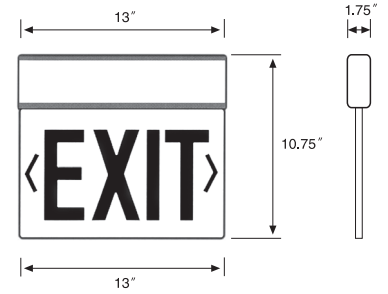

*Project* *Comments*

*Catalog #* *Prepared By*

*Type* *Date*

**FEATURES**

- Easily detachable for maintenance: serviceable from below.
- Compact, low-profile design.
- Energy consumption of less than 3 watts.
- Emergency backup model (EM) is completely self-contained.
- In-field install-able directional indicators.
- Standard AC and emergency units available.
- AC on indicator light and test switch (EM units only).
- NiCad battery on emergency (EM) units.
- 120-277V operation. Recessed mount.

**ORDERING**

Product No.	Trim Plate Finish	Lettering Color	No. Faceplates	Operation
18303DGMA	Anodized Aluminum	Green on Mirror	2	AC-Only
18303DGMB	Black	Green on Mirror	2	AC-Only
18303DGMW	White	Green on Mirror	2	AC-Only
18303SGMA	Anodized Aluminum	Green on Mirror	1	AC-Only
18303SGMB	Black	Green on Mirror	1	AC-Only
18303SGMW	White	Green on Mirror	1	AC-Only
18303DRMA	Anodized Aluminum	Red on Mirror	2	AC-Only
18303DRMB	Black	Red on Mirror	2	AC-Only
18303DRMW	White	Red on Mirror	2	AC-Only
18303SRMA	Anodized Aluminum	Red on Mirror	1	AC-Only
18303SRMB	Black	Red on Mirror	1	AC-Only
18303SRMW	White	Red on Mirror	1	AC-Only
18303DGCA	Anodized Aluminum	Green on Clear	2	AC-Only
18303DGCB	Black	Green on Clear	2	AC-Only
18303DGCW	White	Green on Clear	2	AC-Only
18303SGCA	Anodized Aluminum	Green on Clear	1	AC-Only
18303SGCB	Black	Green on Clear	1	AC-Only
18303SGCW	White	Green on Clear	1	AC-Only
18303DRCA	Anodized Aluminum	Red on Clear	2	AC-Only
18303DRCB	Black	Red on Clear	2	AC-Only
18303DRCW	White	Red on Clear	2	AC-Only
18303SRCA	Anodized Aluminum	Red on Clear	1	AC-Only
18303SRCB	Black	Red on Clear	1	AC-Only
18303SRCW	White	Red on Clear	1	AC-Only