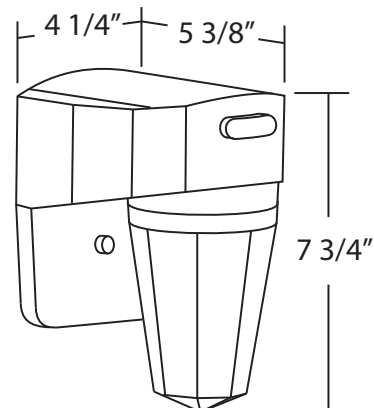

Project *Comments*

Catalog # *Prepared By*

Type *Date*

Can be used for
T24
 California Title 24
 High Energy

FEATURES

- 1 X 18W PLC
- Energy-saving cool white (4100K) lamp included
- 120V electronic ballast
- Black finish plastic base
- Acrylic lens