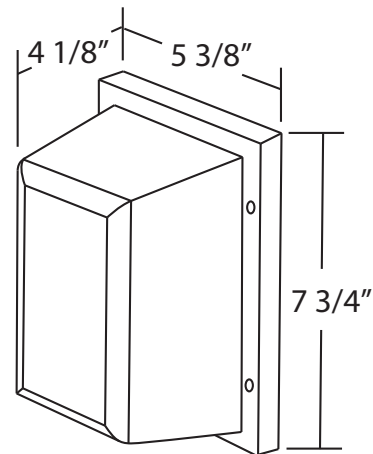

Project *Comments*

Catalog # *Prepared By*

Type *Date*

Can be used for
T24
 California Title 24
 High Energy

FEATURES

- 1 X 13W PLC
- Energy-saving cool white (4100K) lamp included
- 120V electronic ballast
- White finish steel base
- Acrylic lens