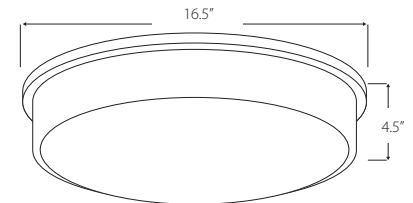

FEATURES

- Greater than 80 CRI
- Die-formed cold rolled steel frame
- Flush ceiling mount

PRODUCT SPECIFICATIONS

Series	Dimensions	Input Voltage	Power	System Level Power
30036-FL-NK	16.5" x 4.5"	120-277V	2x18W GU24	36W

ORDERING INFORMATION

Example: 30036-FL-NK

Series	Lamp Type	Finish
30036	FL (fluorescent)	NK

Specifications and dimensions subject to change without notice.