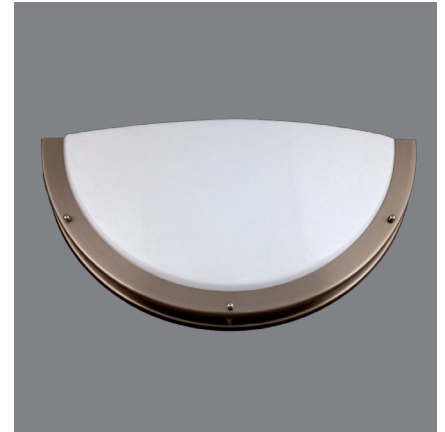

## DESCRIPTION

16" Fluorescent Wall Sconce

**30039-FL**

## PRODUCT INFORMATION

Lamp Type: 2 x 13W GU24  
 Fixture Width: 16" (406 mm)  
 Fixture Height: 8" (203 mm)  
 Fixture Depth: 3.5" (89 mm)

Housing Color: Nickel Finish, Frosted Acrylic  
 Oil-Rubbed Bronze, Frosted Acrylic

Model Number: 30039-FL-NK (nickel)  
 30039-FL-OB (oil-rubbed bronze)

Specifications and dimensions subject to change without notice.