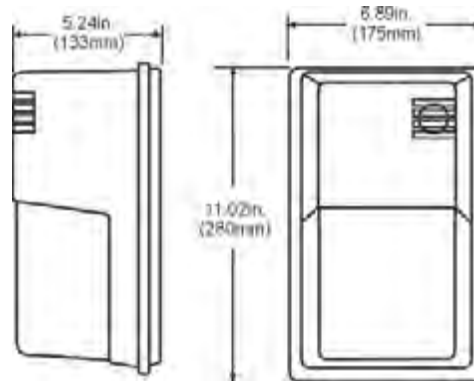

30352PC

11" LED WALLPACK W/PHOTOCELL

DIMENSIONS

OUTDOOR WALL

The 30352PC LED Wallpack offers a medium-sized die-cast aluminum fixture designed with a traditional rectangular architectural style. This durable wallpack includes a photo cell and has an architectural bronze powder coated finish. It is ideal for building entrances, vehicle ramps, schools, office complexes, apartments, stairways, parking areas, walkways, loading docks, and recreation areas.

FEATURES

- 120-277V input voltage
- 13W power draw
- 4700K CCT
- 70 CRI
- 770 Lumens
- Architectural Bronze

PRODUCT SPECIFICATIONS

Series	Input Voltage (VAC)	Delivered Lumens (Lm)	System Level Power (W)	System Efficacy (Lm/W)	Color Rendering Index (CRI)
30352PC	120-277	770	13	59	70

ORDERING INFORMATION

Example: 30352PC

Series	Description
30352PC	11" LED wallpack w/photocell