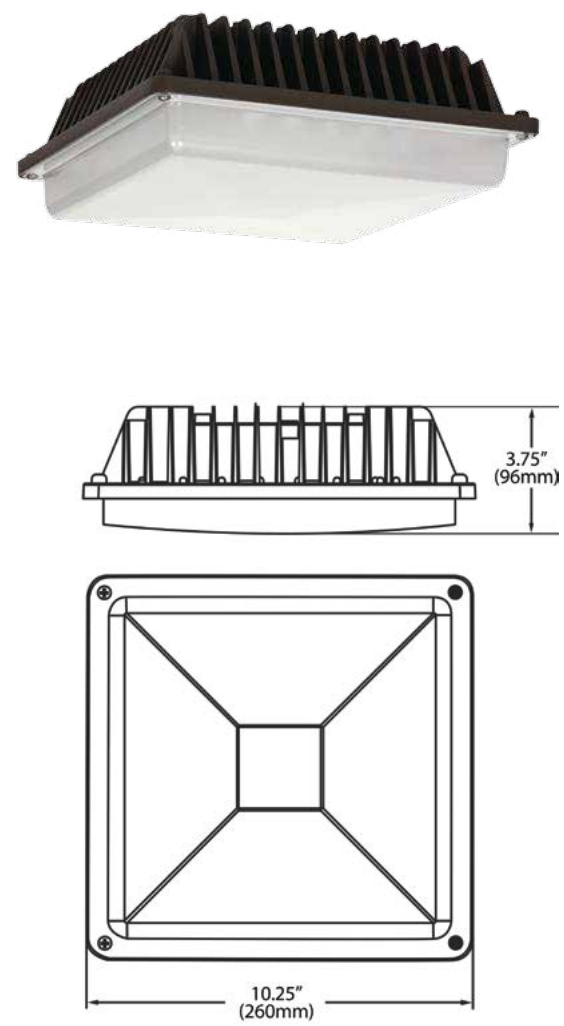

## 10" LED Canopy Light

### Product Description

The 30364 LED canopy light offers a medium-sized die-cast aluminum body designed with a traditional square architectural style. This durable fixture has an architectural bronze powder coated finish and is ideal for building entrances, vehicle ramps, schools, office complexes, apartments, stairways, parking areas, walkways, loading docks, and recreation areas.

### Product Specifications

Series	Input Voltage	Delivered Lumens	System Level Power	System Efficacy	Color Quality
30364 30364HL	120-277V	2976Lm 5524Lm	33W 58W	90Lm/W 95Lm/W	70+CRI

### Product Information

Input Voltage (V)	120-277V
Power Draw (W)	23W
Fixture Diameter	12.6in (320mm)
Fixture Depth:	3in (76mm)

Project \_\_\_\_\_

Date \_\_\_\_\_

Type \_\_\_\_\_