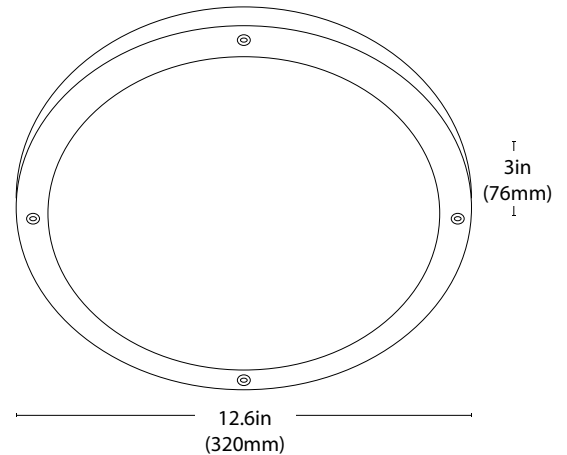

34121-FL-BK

13" Decorative Fluorescent Outdoor Ceiling

Product Description

This decorative fluorescent fixture offers a 13" frosted polycarbonate drum shape with a black frame accent. This flush mount fixture provides general illumination in residential and light commercial applications and is ideal for use in foyers, hallways, bedrooms, offices, utility work areas, stairways, and many other indoor or outdoor areas. Decorative sconces are an affordable option that provide high performance, exceptional brightness control, and general ambient lighting.

Construction

- Polycarbonate housing and shade, white finish
- Fixture diameter: 12.6" (320 mm)
- Fixture depth: 3.0" (76 mm)

Electrical

- Lamp type: 2 x 13W GU24

Product Information

Input Voltage (V)	120-277V
Fixture Diameter	12.6in (320mm)
Fixture Depth:	3in (76mm)

Project

Catalog

Type

Date

Ordering Information

Example: 34121-FL-BK

Series	Version	Color
34121	FL	BK