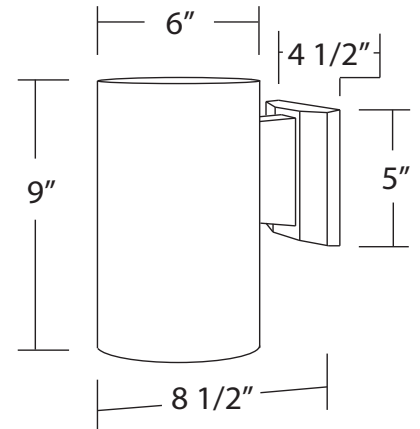

Project *Comments*

Catalog # *Prepared By*

Type *Date*

50131BK Black

50131WH White

50131BA Architectural Bronze

- 6"W x 9"H x 8.5"E