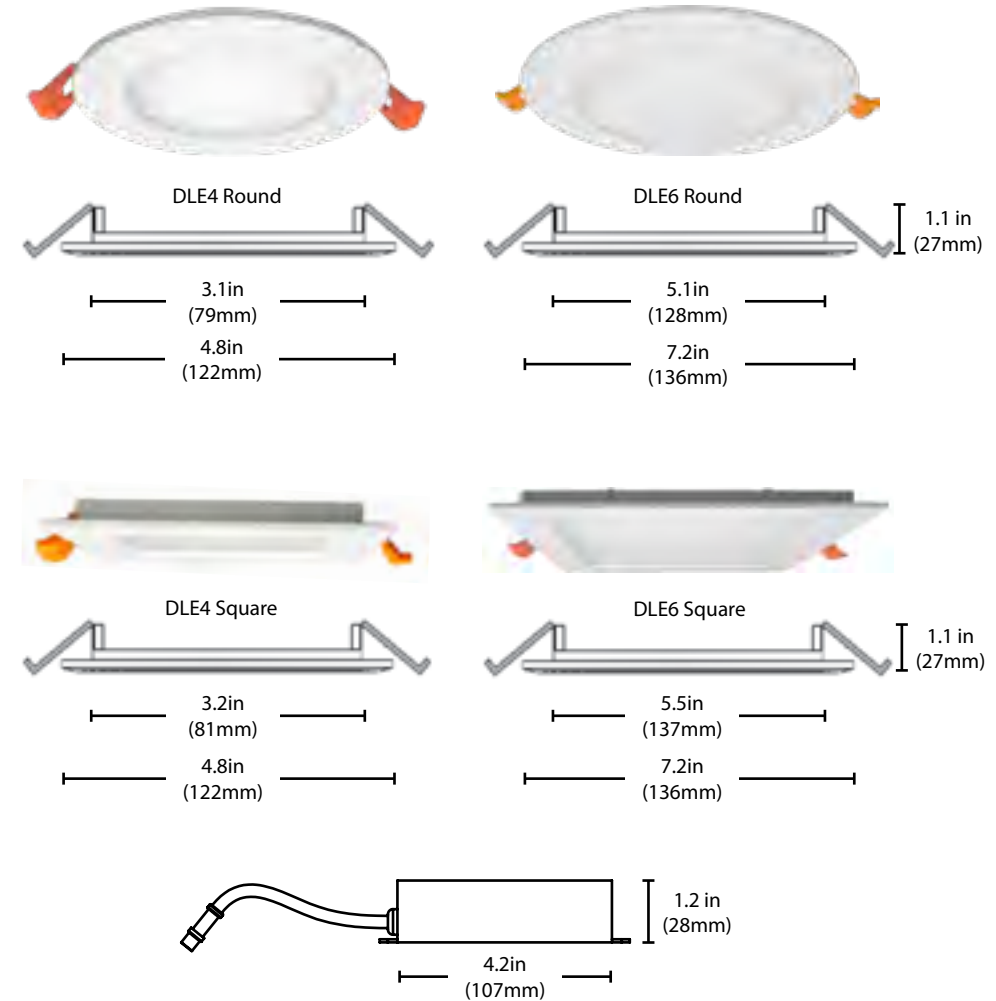

DLE

Ordering Information

Construction

Cast aluminum housing routes heat away from electrical components
Edge Lit technology allows for extremely thin fixture depth
Adjustable, spring loaded retention tabs ensure secure fixture retention

Optical System

Precision engineered optical stack creates uniform light distribution that maximizes lumen output

Electrical

Utilizes high performing LEDs with a greater than 90 CRI and an R9 greater than 50
Off-board driver minimizes installation height and maximizes fixture life through improved thermal management
Dimmable to less than 10% with compatible TRIAC dimmers
Operating temperature of 0° to 120°F (-18°C to 49°C)
Input voltage of 120VAC
TM-21 Reported L70(6K) hours >36,000

Installation

Adjustable, spring loaded retention tabs allow for easy installation with no need for a recessed housing
Off-board driver/junction box includes four-port poke-in connectors and Romex connector
Suitable for wet location
For installations where power surge may be possible, NICOR recommends installing additional surge protection at the electrical distribution panel

Finish

White powder coat finish standard
Available in round or square configurations

Warranty

5-year limited system warranty standard
Warranty does not cover product failure due to an overvoltage event (power surge)

Accessories	
4" Round Mounting Template	DLE4-RD-TEMPLATE
4" Square Mounting Template	DLE4-SQ-TEMPLATE
6" Round Mounting Template	DLE6-RD-TEMPLATE
6" Square Mounting Template	DLE6-SQ-TEMPLATE
24" Extension Cable	DLE-EXTCABLE-24

Product Information	DLE4-10-120-3K-RD-WH	DLE4-10-120-3K-SQ-WH	DLE6-10-120-3K-RD-WH	DLE6-10-120-3K-SQ-WH
TM-21 Reported L70(10k) hours:	60,000 Hours	60,000 Hours	60,000 Hours	60,000 Hours
Input Voltage:	120VAC	120VAC	120VAC	120VAC
Power Draw:	10.8W	11.2W	15.3W	15.3W
Delivered Lumens:	470 Lm	591 Lm	825 Lm	878 Lm
System Efficacy:	43.5 Lm/W	52.8 Lm/W	53.9 Lm/W	57.4 Lm/W
Correlated Color Temp:	3118K	2941K	3065K	2945K
Color Rendering Index:	96	93	96	93

DLE Ordering Information						Example: DLE6-10-120-3K-RD-WH
Series	Version	Voltage	CCT's	Trim Shape	Trim Color	
DLE4	10 (Version 1)	120	2K (2700 K)	RD (Round)	WH (white)	
DLE6			3K (3000 K)	SQ (Square)		
			4K (4000 K)			
			5K (5000 K)