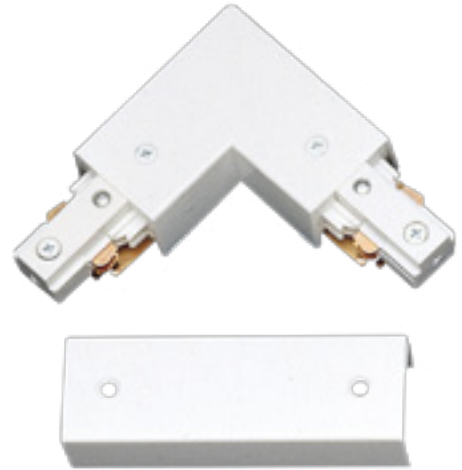

10024WH

"L" Connector

Product Description

The 10024 Series L-Connector Feed and Outlet Box joins two track sections to make a 90 degree angle or a straight run. Available in white or black.

Project

Catalog

Type

Date

Ordering Information

Model Number	Description	Color
10024WH	White L Connector	White

Specifications and dimensions subject to change without notice

NICOR, Inc. 2200 Midtown Place NE, Albuquerque, NM 87107 P: 800.821.6283 F: 800.892.8393
www.nicorlighting.com January 17, 2017 12:03 PM