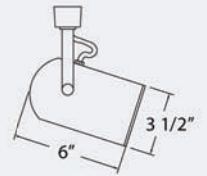

Project:	Comments:	Type:
Catalog No:	Prepared by:	Date:

10327

ROUND BACK CYLINDER/
STEM MOUNT
75W MAX. | BR30/PAR30
4 1/2" D X 7" L

120 VAC

10328

ROUND BACK CYLINDER/
6" D X 8" L

120 VAC

10426

ROUND BACK CYLINDER/
WHITE BAFFLE
50W MAX. | R20/PAR20
3 1/2" D X 6" L

120 VAC

10427

ROUND BACK CYLINDER/
WHITE BAFFLE
75W MAX. | BR30/PAR30
4 1/2" D X 7" L

120 VAC