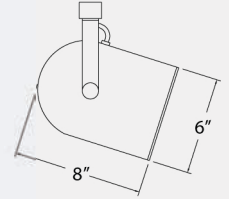

Project:	Comments:	Type:
Catalog No:	Prepared by:	Date:

**10327**

ROUND BACK CYLINDER/  
STEM MOUNT  
75W MAX. | BR30/PAR30  
4 1/2" D X 7" L

120 VAC

10327NKST

10327BKST

10327BZST

10327WHST

**10328**

ROUND BACK CYLINDER/  
6" D X 8" L

120 VAC

10328WH

**10426**

ROUND BACK CYLINDER/  
WHITE BAFFLE  
50W MAX. | R20/PAR20  
3 1/2" D X 6" L

120 VAC

10426WH

10426BZ

10426NK

**10427**

ROUND BACK CYLINDER/  
WHITE BAFFLE  
75W MAX. | BR30/PAR30  
4 1/2" D X 7" L

120 VAC

10427WH