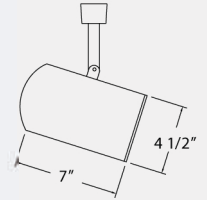

Project:	Comments:	Type:
Catalog No:	Prepared by:	Date:

**10327**

ROUND BACK CYLINDER/  
STEM MOUNT  
75W MAX. | BR30/PAR30  
4 1/2" D X 7" L

120 VAC

10327NKST

10327BKST

10327BZST

10327WHST

**10328**

ROUND BACK CYLINDER/  
6" D X 8" L

120 VAC

10328WH

**10426**

ROUND BACK CYLINDER/  
WHITE BAFFLE  
50W MAX. | R20/PAR20  
3 1/2" D X 6" L

120 VAC

10426WH

10426BZ

10426NK

**10427**

ROUND BACK CYLINDER/  
WHITE BAFFLE  
75W MAX. | BR30/PAR30  
4 1/2" D X 7" L

120 VAC

10427WH