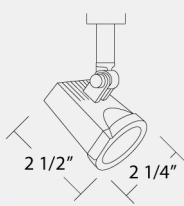

Project:	Comments:	Type:
Catalog No:	Prepared by:	Date:

12040

LINE VOLTAGE HEAD

75W | 120V/MR16

2 1/4"D X 2 1/2"L

LAMP NOT INCLUDED

120 VAC

12040WH