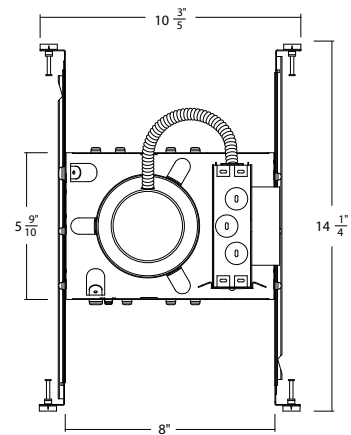

Plaster Frame

Housing is secured to plaster frame with screws and can be removed for access to junction box. Housing adjusts from 1/2" to 1 1/2" to accommodate ceiling thickness.

Junction Box

Listed for through branch circuit wiring and includes several 3/4" knockouts. Four pry-outs with integral strain relief simplify Romex installation. Supplied with three IDEAL® push-in wire connectors.

Hanger Bars

Heavy-gauge NICOR captive hanger bars provide greater stability, allowing housing to be positioned at any point within a 24" joist span, then locked in place with set screws. Unique hanger bar lip design helps align can to joist. Four double-headed captive nails provide for ease of installation. Bars can be repositioned 90° on plaster frame without tools. Bars fit onto T-bar spine for quick alignment and can be permanently secured. Score lines allow bars to be shortened without tools to accommodate a 12" joist span.

Listings

UL listed for direct contact with insulation
UL damp location
UL feed-through
CUL

Ordering Information

Catalog Number	Description
14300AEB18	Double Twin 4" Fluorescent Universal Airtight Housing

Project

Catalog

Type