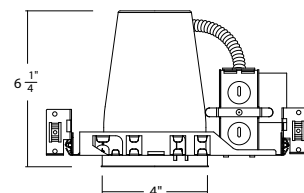

Plaster Frame

Housing is secured to plaster frame with screws and can be removed for access to junction box. Housing adjusts from 1/2" to 1 1/2" to accommodate ceiling thickness.

Junction Box

Listed for through branch circuit wiring and includes several 3/4" knockouts. Four pry-outs with integral strain relief simplify Romex installation. Supplied with three IDEAL® push-in wire connectors.

Hanger Bars

Heavy-gauge NICOR captive hanger bars provide greater stability, allowing housing to be positioned at any point within a 24" joist span, then locked in place with set screws. Unique hanger bar lip design helps align can to joist. Four double-headed captive nails provide for ease of installation. Bars can be repositioned 90° on plaster frame without tools. Bars fit onto T-bar spine for quick alignment and can be permanently secured. Score lines allow bars to be shortened without tools to accommodate a 12" joist span.

Listings

UL listed for direct contact with insulation
UL damp location
UL feed-through
CUL

Ordering Information

Catalog Number	Description
14300AEB18	Double Twin 4" Fluorescent Universal Airtight Housing

Project

Catalog

Type