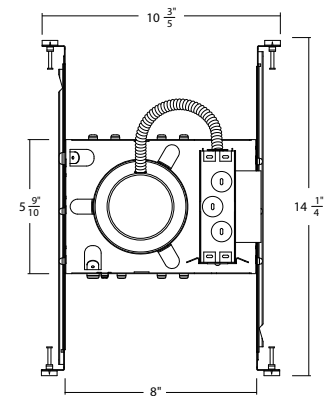

Construction

Aluminum construction provides greater heat dissipation.
Washington State Energy Code approved to meet restricted airflow requirements.
Airtight housing limits the exchange of air between ceiling plenum and heated/cooled areas.
Ballast includes integral thermal protector guards against improper lamp installation and misuse of insulation materials.
120V Electronic ballast.
6 1/4" height allows use in 2" x 8" joist construction.

Plaster Frame

Housing is secured to plaster frame with screws and can be removed for access to junction box.
Housing adjusts from 1/2" to 1 1/2" to accommodate ceiling thickness.

Junction Box

Listed for through branch circuit wiring and includes several 3/4" knockouts. Four pry-outs with integral strain relief simplify Romex installation.
Supplied with three IDEAL® push-in wire connectors.

Installation

Heavy-gauge NICOR captive hanger bars provide greater stability, allowing housing to be positioned at any point within a 24" joist span, then locked in place with set screws. Unique hanger bar lip design helps align can to joist. Four double-headed captive nails provide for ease of installation.
Bars can be repositioned 90° on plaster frame without tools.
Bars fit onto T-bar spine for quick alignment and can be permanently secured.
Score lines allow bars to be shortened without tools to accommodate a 12" joist span.

Project

Catalog

Type