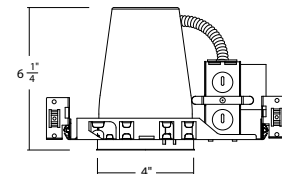

Construction

Aluminum construction provides greater heat dissipation.
Washington State Energy Code approved to meet restricted airflow requirements.
Airtight housing limits the exchange of air between ceiling plenum and heated/cooled areas.
Ballast includes integral thermal protector guards against improper lamp installation and misuse of insulation materials.
120V Electronic ballast.
6 1/4" height allows use in 2" x 8" joist construction.

Plaster Frame

Housing is secured to plaster frame with screws and can be removed for access to junction box.
Housing adjusts from 1/2" to 1 1/2" to accommodate ceiling thickness.

Junction Box

Listed for through branch circuit wiring and includes several 3/4" knockouts. Four pry-outs with integral strain relief simplify Romex installation.
Supplied with three IDEAL® push-in wire connectors.

Installation

Heavy-gauge NICOR captive hanger bars provide greater stability, allowing housing to be positioned at any point within a 24" joist span, then locked in place with set screws. Unique hanger bar lip design helps align can to joist. Four double-headed captive nails provide for ease of installation.
Bars can be repositioned 90° on plaster frame without tools.
Bars fit onto T-bar spine for quick alignment and can be permanently secured.
Score lines allow bars to be shortened without tools to accommodate a 12" joist span.

Project

Catalog

Type