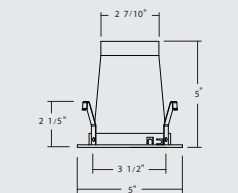

Order No	Description	Maximum Lamp Rating
19552CL	Specular Cone Clear	1x26W | G24Q-3 OD: 4"
19552MT	Matte