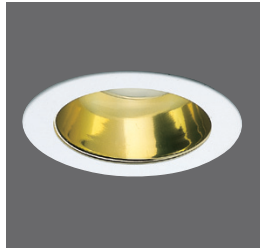

<i>Project</i>	<i>Comments</i>
<i>Catalog #</i>	<i>Prepared By</i>
<i>Type</i>	<i>Date</i>

DESCRIPTION

- Suitable for new construction in residential and commercial applications.
- IC rated. Suitable for direct contact with insulation.
- Use one 13W double twin tube, G24Q-1 (not included).

HOUSING

- Aluminum construction provides greater heat dissipation.
- Washington State Energy Code approved to meet restricted airflow requirements.
- Airtight housing limits the exchange of air between ceiling plenum and heated/cooled areas.
- Ballast includes integral thermal protector guards against improper lamp installation and misuse of insulation materials.
- 120V Electronic ballast.
- 6 1/4" height allows use in 2" x 8" joist construction.

Order No	Description	Maximum Lamp Rating
19503	Specular Cone Gold (shown)	1x13W G24Q-1 OD: 5"
19503WHZ-ABZ	Wheat Haze (Aged Bronze Ring)	

Order No	Description	Maximum Lamp Rating
19504	Specular Cone Clear	1x13W G24Q-1 OD: 5"

Order No	Description	Maximum Lamp Rating
19510CL	Drop Opal Shower Clear	1x13W G24Q-1 OD: 5"
19510GD	Gold (shown)	Wet Location Rated
19510WH	White	

Order No	Description	Maximum Lamp Rating
19552CL	Specular Cone Clear	1x26W G24Q-3 OD: 4"
19552MT	Matte	