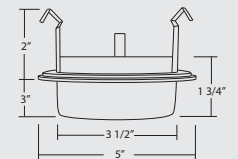

Order No	Description	Maximum Lamp Rating
19510CL	Drop Opal Shower Clear	1x13W | G24Q-1 OD: 5"
19510GD	Gold (shown)	Wet Location Rated
19510WH	White