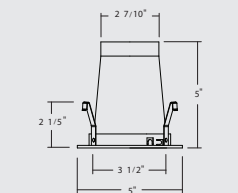

Order No	Description	Maximum Lamp Rating
19555CL	Albalite Shower Clear	1x26W | G24Q-3 OD: 4"
19555MT	Matte