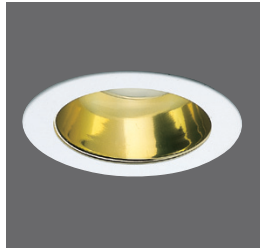

Order No	Description	Maximum Lamp Rating
19503	Specular Cone Gold (shown)	1x13W | G24Q-1 OD: 5"
19503WHZ-ABZ	Wheat Haze (Aged Bronze Ring)