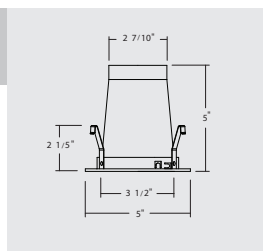

Order No	Description	Maximum Lamp Rating
19555CL	Albalite Shower Clear	1x26W | G24Q-3 OD: 4"
19555MT	Matte