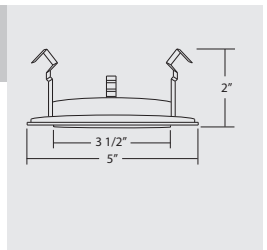

Order No	Description	Maximum Lamp Rating
19510CL	Drop Opal Shower Clear	1x13W | G24Q-1 OD: 5"
19510GD	Gold (shown)	Wet Location Rated
19510WH	White