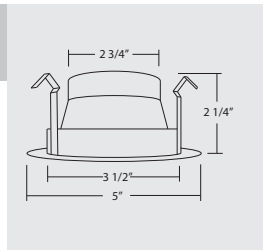

Order No	Description	Maximum Lamp Rating
19509BK	Albalite Shower Black	1x13W | G24Q-1 OD: 5"
19509BZ	Bronze	GE F13BX/835/A/ECO is recommended
19509CL	Clear	
19509OB	Oil-Rubbed Bronze	Wet Location Rated
19509WH	White