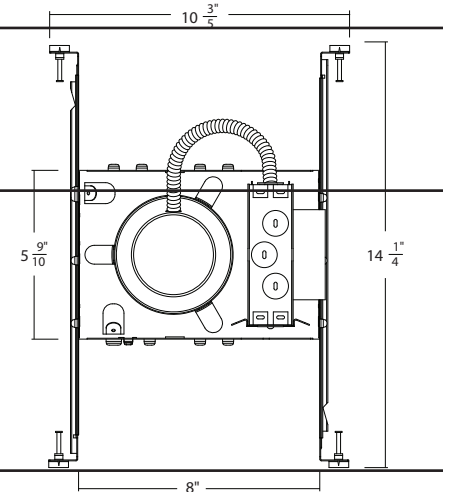

LISTINGS

- UL damp location
- UL feed-through
- CUL