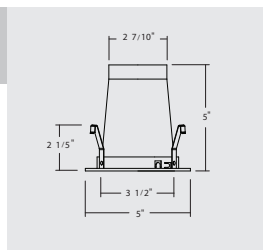

Order No	Description	Maximum Lamp Rating
19503	Specular Cone Gold (shown)	1x13W | G24Q-1 OD: 5"
19503WHZ-ABZ	Wheat Haze (Aged Bronze Ring)	

Order No	Description	Maximum Lamp Rating
19504	Specular Cone Clear	1x13W | G24Q-1 OD: 5"

Order No	Description	Maximum Lamp Rating
19509BK	Albalite Shower Black	1x13W | G24Q-1 OD: 5"
19509BZ	Bronze	GE F13BX/835/A/ECO is recommended
19509CL	Clear	
19509OB	Oil-Rubbed Bronze	Wet Location Rated
19509WH	White	

Order No	Description	Maximum Lamp Rating
19510CL	Drop Opal Shower Clear	1x13W | G24Q-1 OD: 5"
19510GD	Gold (shown)	Wet Location Rated
19510WH	White	

Order No	Description	Maximum Lamp Rating
19552CL	Specular Cone Clear	1x26W | G24Q-3 OD: 4"
19552MT	Matte	

Order No	Description	Maximum Lamp Rating
19555CL	Albalite Shower Clear	1x26W | G24Q-3 OD: 4"
19555MT	Matte