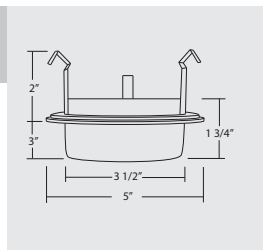

Order No	Description	Maximum Lamp Rating
19552CL	Specular Cone Clear	1x26W | G24Q-3 OD: 4"
19552MT	Matte