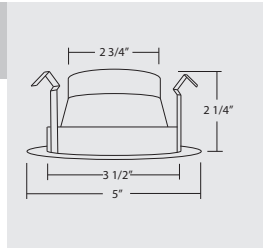

Order No	Description	Maximum Lamp Rating
19504	Specular Cone Clear	1x13W | G24Q-1 OD: 5"