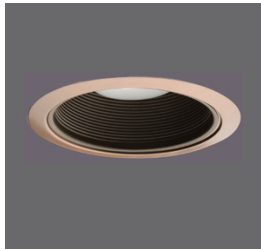

Order No	Description	Maximum Lamp Rating
19550BK	Baffle Black	1x26W | G24Q-3 OD: 4"
19550NK	Brushed Nickel	
19550OB	Oil-Rubbed Bronze	
19550WH	White (shown)