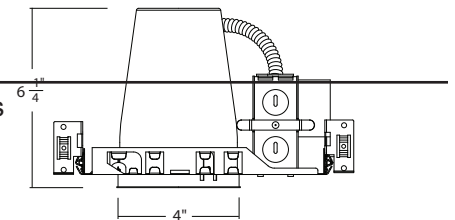

LISTINGS

- UL damp location
- UL feed-through
- CUL