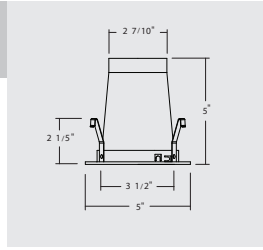

Order No	Description	Maximum Lamp Rating
19550BK	Baffle Black	1x26W | G24Q-3 OD: 4"
19550NK	Brushed Nickel	
19550OB	Oil-Rubbed Bronze	
19550WH	White (shown)