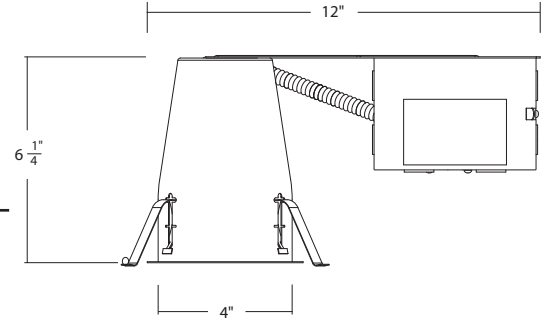

HOUSING

- Washington State Energy Code approved to meet restricted airflow requirements.
- Airtight housing limits the exchange of air between ceiling plenum and heated/cooled areas.
- Ballast includes integral thermal protector and guards against improper lamp installation and misuse of insulation materials.
- 120-277V Universal input electronic ballast.
- 6 1/4" height allows use in 2" x 6" joist construction.

JUNCTION BOX

- Listed for through branch circuit wiring and includes several 3/4" knockouts.
- Supplied with three IDEAL® push-in wire connectors.

LISTINGS

- UL damp location
- UL feed-through
- CUL

	Order No	Description	Maximum Lamp Rating	
	19503	Specular Cone Gold (shown)	1x13W G24Q-1 OD: 5"	
	19503WHZ-ABZ	Wheat Haze (Aged Bronze Ring)		

	Order No	Description	Maximum Lamp Rating	
	19504	Specular Cone Clear	1x13W G24Q-1 OD: 5"	

	Order No	Description	Maximum Lamp Rating	
	19509BK	Albalite Shower Black	1x13W G24Q-1 OD: 5"	
	19509BZ	Bronze	GE F13BX/835/A/ECO is recommended	
	19509CL	Clear		
	19509OB	Oil-Rubbed Bronze	Wet Location Rated	
	19509WH	White		