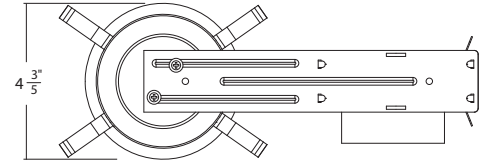

HOUSING

- Washington State Energy Code approved to meet restricted airflow requirements.
- Airtight housing limits the exchange of air between ceiling plenum and heated/cooled areas.
- Ballast includes integral thermal protector and guards against improper lamp installation and misuse of insulation materials.
- 120-277V Universal input electronic ballast.
- 6 1/4" height allows use in 2" x 6" joist construction.

JUNCTION BOX

- Listed for through branch circuit wiring and includes several 3/4" knockouts.
- Supplied with three IDEAL® push-in wire connectors.

LISTINGS

- UL damp location
- UL feed-through
- CUL

	Order No	Description	Maximum Lamp Rating	
	19503	Specular Cone Gold (shown)	1x13W G24Q-1 OD: 5"	
	19503WHZ-ABZ	Wheat Haze (Aged Bronze Ring)		

	Order No	Description	Maximum Lamp Rating	
	19504	Specular Cone Clear	1x13W G24Q-1 OD: 5"	

	Order No	Description	Maximum Lamp Rating	
	19509BK	Albalite Shower Black	1x13W G24Q-1 OD: 5"	
	19509BZ	Bronze	GE F13BX/835/A/ECO is recommended	
	19509CL	Clear		
	19509OB	Oil-Rubbed Bronze	Wet Location Rated	
	19509WH	White		