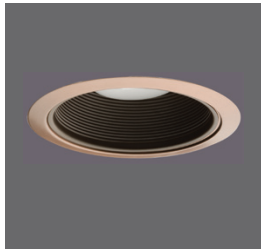

JUNCTION BOX

- Listed for through branch circuit wiring and includes several 3/4" knockouts.
- Supplied with three IDEAL® push-in wire connectors.

LISTINGS

- UL damp location
- UL feed-through
- CUL

	Order No	Description	Maximum Lamp Rating	
	19503	Specular Cone Gold (shown)	1x13W G24Q-1 OD: 5"	
	19503WHZ-ABZ	Wheat Haze (Aged Bronze Ring)		

	Order No	Description	Maximum Lamp Rating	
	19504	Specular Cone Clear	1x13W G24Q-1 OD: 5"	

	Order No	Description	Maximum Lamp Rating	
	19509BK	Albalite Shower Black	1x13W G24Q-1 OD: 5"	
	19509BZ	Bronze	GE F13BX/835/A/ECO is recommended	
	19509CL	Clear		
	19509OB	Oil-Rubbed Bronze	Wet Location Rated	
	19509WH	White		

	Order No	Description	Maximum Lamp Rating	
	19510CL	Drop Opal Shower Clear	1x13W G24Q-1 OD: 5"	
	19510GD	Gold (shown)	Wet Location Rated	
	19510WH	White		

	Order No	Description	Maximum Lamp Rating	
	19552CL	Specular Cone Clear	1x26W G24Q-3 OD: 4"	
	19552MT	Matte		

	Order No	Description	Maximum Lamp Rating	
	19555CL	Albalite Shower Clear	1x26W G24Q-3 OD: 4"	
	19555MT	Matte		

Order No	Description	Maximum Lamp Rating
19550BK	Baffle Black	1x26W G24Q-3 OD: 4"
19550NK	Brushed Nickel	
19550OB	Oil-Rubbed Bronze	
19550WH	White (shown)	