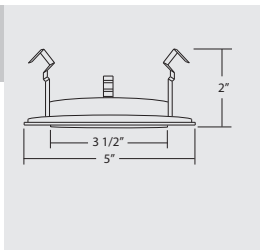

JUNCTION BOX

- Listed for through branch circuit wiring and includes several 3/4" knockouts.
- Supplied with three IDEAL® push-in wire connectors.

LISTINGS

- UL damp location
- UL feed-through
- CUL

Order No	Description	Maximum Lamp Rating
19503	Specular Cone Gold (shown)	1x13W G24Q-1 OD: 5"
19503WHZ-ABZ	Wheat Haze (Aged Bronze Ring)	

Order No	Description	Maximum Lamp Rating
19504	Specular Cone Clear	1x13W G24Q-1 OD: 5"

Order No	Description	Maximum Lamp Rating
19509BK	Albalite Shower Black	1x13W G24Q-1 OD: 5"
19509BZ	Bronze	GE F13BX/835/A/ECO is recommended
19509CL	Clear	
19509OB	Oil-Rubbed Bronze	Wet Location Rated
19509WH	White	

Order No	Description	Maximum Lamp Rating
19510CL	Drop Opal Shower Clear	1x13W G24Q-1 OD: 5"
19510GD	Gold (shown)	Wet Location Rated
19510WH	White	

Order No	Description	Maximum Lamp Rating
19552CL	Specular Cone Clear	1x26W G24Q-3 OD: 4"
19552MT	Matte	