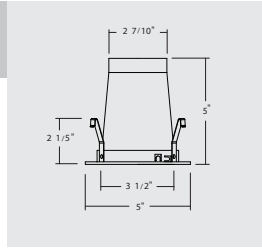

Order No	Description	Maximum Lamp Rating
19550BK	Baffle Black	1x26W | G24Q-3 OD: 4"
19550NK	Brushed Nickel	
19550OB	Oil-Rubbed Bronze	
19550WH	White (shown)