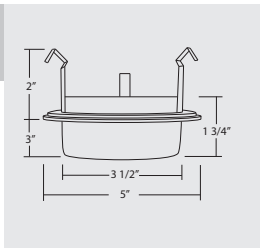

Order No	Description	Maximum Lamp Rating
19510CL	Drop Opal Shower Clear	1x13W | G24Q-1 OD: 5"
19510GD	Gold (shown)	Wet Location Rated
19510WH	White