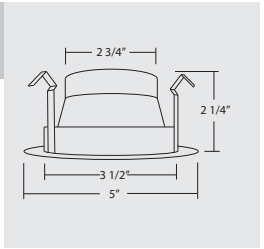

Order No	Description	Maximum Lamp Rating
19504	Specular Cone Clear	1x13W | G24Q-1 OD: 5"