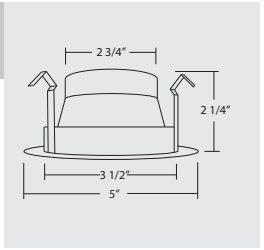

JUNCTION BOX

- Listed for through branch circuit wiring and includes several 3/4" knockouts.
- Supplied with three IDEAL® push-in wire connectors.

LISTINGS

- UL damp location
- UL feed-through
- CUL

Order No	Description	Maximum Lamp Rating
19503	Specular Cone Gold (shown)	1x13W G24Q-1 OD: 5"
19503WHZ-ABZ	Wheat Haze (Aged Bronze Ring)	

Order No	Description	Maximum Lamp Rating
19504	Specular Cone Clear	1x13W G24Q-1 OD: 5"

Order No	Description	Maximum Lamp Rating
19509BK	Albalite Shower Black	1x13W G24Q-1 OD: 5"
19509BZ	Bronze	GE F13BX/835/A/ECO is recommended
19509CL	Clear	
19509OB	Oil-Rubbed Bronze	Wet Location Rated
19509WH	White	