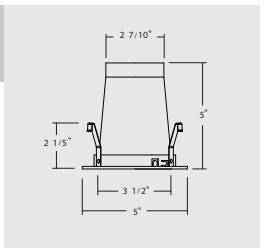

Order No	Description	Maximum Lamp Rating
19555CL	Albalite Shower Clear	1x26W | G24Q-3 OD: 4"
19555MT	Matte