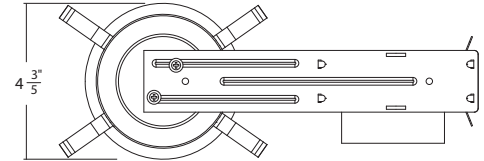

HOUSING

- Washington State Energy Code approved to meet restricted airflow requirements.
- Airtight housing limits the exchange of air between ceiling plenum and heated/cooled areas.
- Ballast includes integral thermal protector and guards against improper lamp installation and misuse of insulation materials.
- 120-277V Universal input electronic ballast.
- 6 1/4" height allows use in 2" x 6" joist construction.

JUNCTION BOX

- Listed for through branch circuit wiring and includes several 3/4" knockouts.
- Supplied with three IDEAL® push-in wire connectors.

LISTINGS

- UL damp location
- UL feed-through
- CUL

Order No	Description	Maximum Lamp Rating
19503	Specular Cone Gold (shown)	1x13W G24Q-1 OD: 5"
19503WHZ-ABZ	Wheat Haze (Aged Bronze Ring)	

Order No	Description	Maximum Lamp Rating
19504	Specular Cone Clear	1x13W G24Q-1 OD: 5"

Order No	Description	Maximum Lamp Rating
19509BK	Albalite Shower Black	1x13W G24Q-1 OD: 5"
19509BZ	Bronze	GE F13BX/835/A/ECO is recommended
19509CL	Clear	
19509OB	Oil-Rubbed Bronze	Wet Location Rated
19509WH	White	