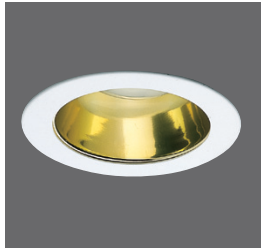

HOUSING

- Washington State Energy Code approved to meet restricted airflow requirements.
- Airtight housing limits the exchange of air between ceiling plenum and heated/cooled areas.
- Ballast includes integral thermal protector and guards against improper lamp installation and misuse of insulation materials.
- 120-277V Universal input electronic ballast.
- 6 1/4" height allows use in 2" x 6" joist construction.

JUNCTION BOX

- Listed for through branch circuit wiring and includes several 3/4" knockouts.
- Supplied with three IDEAL® push-in wire connectors.

LISTINGS

- UL damp location
- UL feed-through
- CUL

Order No	Description	Maximum Lamp Rating
19503	Specular Cone Gold (shown)	1x13W G24Q-1 OD: 5"
19503WHZ-ABZ	Wheat Haze (Aged Bronze Ring)	

Order No	Description	Maximum Lamp Rating
19504	Specular Cone Clear	1x13W G24Q-1 OD: 5"

Order No	Description	Maximum Lamp Rating
19509BK	Albalite Shower Black	1x13W G24Q-1 OD: 5"
19509BZ	Bronze	GE F13BX/835/A/ECO is recommended
19509CL	Clear	
19509OB	Oil-Rubbed Bronze	Wet Location Rated
19509WH	White	

Order No	Description	Maximum Lamp Rating
19510CL	Drop Opal Shower Clear	1x13W G24Q-1 OD: 5"
19510GD	Gold (shown)	Wet Location Rated
19510WH	White	

Order No	Description	Maximum Lamp Rating
19552CL	Specular Cone Clear	1x26W G24Q-3 OD: 4"
19552MT	Matte	