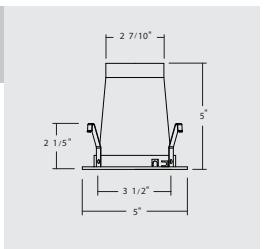

Order No	Description	Maximum Lamp Rating
19552CL	Specular Cone Clear	1x26W | G24Q-3 OD: 4"
19552MT	Matte