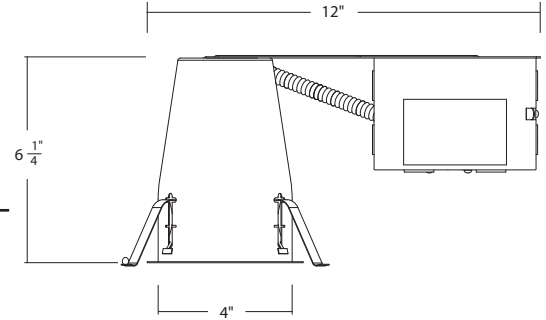

HOUSING

- Washington State Energy Code approved to meet restricted airflow requirements.
- Airtight housing limits the exchange of air between ceiling plenum and heated/cooled areas.
- Ballast includes integral thermal protector and guards against improper lamp installation and misuse of insulation materials.
- 120-277V Universal input electronic ballast.
- 6 1/4" height allows use in 2" x 6" joist construction.

JUNCTION BOX

- Listed for through branch circuit wiring and includes several 3/4" knockouts.
- Supplied with three IDEAL® push-in wire connectors.

LISTINGS

- UL damp location
- UL feed-through
- CUL

Order No	Description	Maximum Lamp Rating
19503	Specular Cone Gold (shown)	1x13W G24Q-1 OD: 5"
19503WHZ-ABZ	Wheat Haze (Aged Bronze Ring)	

Order No	Description	Maximum Lamp Rating
19504	Specular Cone Clear	1x13W G24Q-1 OD: 5"

Order No	Description	Maximum Lamp Rating
19509BK	Albalite Shower Black	1x13W G24Q-1 OD: 5"
19509BZ	Bronze	GE F13BX/835/A/ECO is recommended
19509CL	Clear	
19509OB	Oil-Rubbed Bronze	Wet Location Rated
19509WH	White	