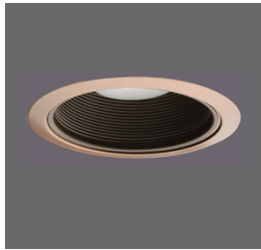

JUNCTION BOX

- Listed for through branch circuit wiring and includes several 3/4" knockouts.
- Supplied with three IDEAL® push-in wire connectors.

LISTINGS

- UL damp location
- UL feed-through
- CUL

Order No	Description	Maximum Lamp Rating
19503	Specular Cone Gold (shown)	1x13W G24Q-1 OD: 5"
19503WHZ-ABZ	Wheat Haze (Aged Bronze Ring)	

Order No	Description	Maximum Lamp Rating
19504	Specular Cone Clear	1x13W G24Q-1 OD: 5"

Order No	Description	Maximum Lamp Rating
19509BK	Albalite Shower Black	1x13W G24Q-1 OD: 5"
19509BZ	Bronze	GE F13BX/835/A/ECO is recommended
19509CL	Clear	
19509OB	Oil-Rubbed Bronze	Wet Location Rated
19509WH	White	

Order No	Description	Maximum Lamp Rating
19510CL	Drop Opal Shower Clear	1x13W G24Q-1 OD: 5"
19510GD	Gold (shown)	Wet Location Rated
19510WH	White	

Order No	Description	Maximum Lamp Rating
19552CL	Specular Cone Clear	1x26W G24Q-3 OD: 4"
19552MT	Matte	

Order No	Description	Maximum Lamp Rating
19555CL	Albalite Shower Clear	1x26W G24Q-3 OD: 4"
19555MT	Matte	

Order No	Description	Maximum Lamp Rating
19550BK	Baffle Black	1x26W G24Q-3 OD: 4"
19550NK	Brushed Nickel	
19550OB	Oil-Rubbed Bronze	
19550WH	White (shown)	