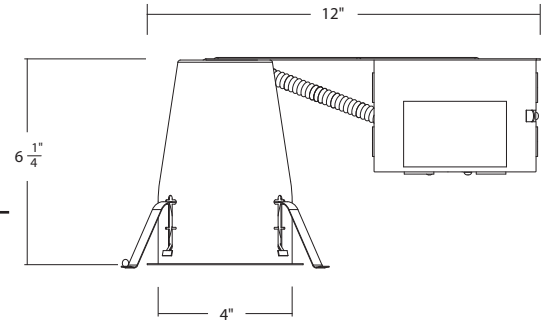

HOUSING

- Washington State Energy Code approved to meet restricted airflow requirements.
- Airtight housing limits the exchange of air between ceiling plenum and heated/cooled areas.
- Ballast includes integral thermal protector and guards against improper lamp installation and misuse of insulation materials.
- 120-277V Universal input electronic ballast.
- 6 1/4" height allows use in 2" x 6" joist construction.

JUNCTION BOX

- Listed for through branch circuit wiring and includes several 3/4" knockouts.
- Supplied with three IDEAL® push-in wire connectors.

LISTINGS

- UL damp location
- UL feed-through
- CUL

	Order No	Description	Maximum Lamp Rating	
	19503 19503WHZ-ABZ	Specular Cone Gold (shown) Wheat Haze (Aged Bronze Ring)	1x13W G24Q-1 OD: 5"	
	Order No	Description	Maximum Lamp Rating	
	19504	Specular Cone Clear	1x13W G24Q-1 OD: 5"	
	Order No	Description	Maximum Lamp Rating	
	19509BK	Black	1x13W G24Q-1 OD: 5"	
	19509BZ	Bronze	GE F13BX/835/A/ECO is recommended	
	19509CL	Clear		
	19509OB	Oil-Rubbed Bronze	Wet Location Rated	
	19509WH	White		
	Order No	Description	Maximum Lamp Rating	
	19510CL	Drop Opal Shower Clear	1x13W G24Q-1 OD: 5"	
	19510GD	Gold (shown)	Wet Location Rated	
	19510WH	White		
	Order No	Description	Maximum Lamp Rating	
	19552CL	Specular Cone Clear	1x26W G24Q-3 OD: 4"	
	19552MT	Matte		
	Order No	Description	Maximum Lamp Rating	
	19555CL	Albalite Shower Clear	1x26W G24Q-3 OD: 4"	
	19555MT	Matte		