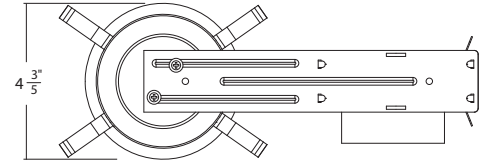

HOUSING

- Washington State Energy Code approved to meet restricted airflow requirements.
- Airtight housing limits the exchange of air between ceiling plenum and heated/cooled areas.
- Ballast includes integral thermal protector and guards against improper lamp installation and misuse of insulation materials.
- 120-277V Universal input electronic ballast.
- 6 1/4" height allows use in 2" x 6" joist construction.

JUNCTION BOX

- Listed for through branch circuit wiring and includes several 3/4" knockouts.
- Supplied with three IDEAL® push-in wire connectors.

LISTINGS

- UL damp location
- UL feed-through
- CUL

	Order No	Description	Maximum Lamp Rating	
	19503 19503WHZ-ABZ	Specular Cone Gold (shown) Wheat Haze (Aged Bronze Ring)	1x13W G24Q-1 OD: 5"	
	Order No	Description	Maximum Lamp Rating	
	19504	Specular Cone Clear	1x13W G24Q-1 OD: 5"	
	Order No	Description	Maximum Lamp Rating	
	19509BK	Black	1x13W G24Q-1 OD: 5"	
	19509BZ	Bronze	GE F13BX/835/A/ECO is recommended	
	19509CL	Clear		
	19509OB	Oil-Rubbed Bronze	Wet Location Rated	
	19509WH	White		
	Order No	Description	Maximum Lamp Rating	
	19510CL	Drop Opal Shower Clear	1x13W G24Q-1 OD: 5"	
	19510GD	Gold (shown)	Wet Location Rated	
	19510WH	White		
	Order No	Description	Maximum Lamp Rating	
	19552CL	Specular Cone Clear	1x26W G24Q-3 OD: 4"	
	19552MT	Matte		
	Order No	Description	Maximum Lamp Rating	
	19555CL	Albalite Shower Clear	1x26W G24Q-3 OD: 4"	
	19555MT	Matte		