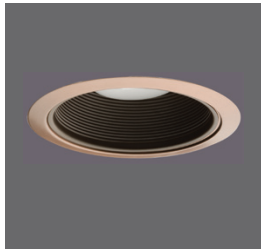

<i>Project</i>	<i>Comments</i>
<i>Catalog #</i>	<i>Prepared By</i>
<i>Type</i>	<i>Date</i>

DESCRIPTION

- Suitable for new construction in residential and commercial applications.
- IC rated. Suitable for direct contact with insulation.
- Use one 26W double twin tube, G24Q-1 (not included).

JUNCTION BOX

- Listed for through branch circuit wiring and includes several 3/4" knockouts.
- Supplied with three IDEAL® push-in wire connectors.

LISTINGS

- UL damp location
- UL feed-through
- CUL

	Order No	Description	Maximum Lamp Rating	
	19503 19503WHZ-ABZ	Specular Cone Gold (shown) Wheat Haze (Aged Bronze Ring)	1x13W G24Q-1 OD: 5"	
	Order No	Description	Maximum Lamp Rating	
	19504	Specular Cone Clear	1x13W G24Q-1 OD: 5"	
	Order No	Description	Maximum Lamp Rating	
	19509BK	Black	1x13W G24Q-1 OD: 5"	
	19509BZ	Bronze	GE F13BX/835/A/ECO is recommended	
	19509CL	Clear		
	19509OB	Oil-Rubbed Bronze	Wet Location Rated	
	19509WH	White		
	Order No	Description	Maximum Lamp Rating	
	19510CL	Drop Opal Shower Clear	1x13W G24Q-1 OD: 5"	
	19510GD	Gold (shown)	Wet Location Rated	
	19510WH	White		
	Order No	Description	Maximum Lamp Rating	
	19552CL	Specular Cone Clear	1x26W G24Q-3 OD: 4"	
	19552MT	Matte		
	Order No	Description	Maximum Lamp Rating	
	19555CL	Albalite Shower Clear	1x26W G24Q-3 OD: 4"	
	19555MT	Matte		

Order No	Description	Maximum Lamp Rating
19550BK	Baffle Black	1x26W G24Q-3 OD: 4"
19550NK	Brushed Nickel	
19550OB	Oil-Rubbed Bronze	
19550WH	White (shown)	

Order No	Description	Maximum Lamp Rating
19550BKCL	Baffle Black Baffle/Clear	1x26W G24Q-3 OD: 4"
19550NKCL	Brushed Nickel Baffle/ Clear	
19550OBCL	Oil-Rubbed Bronze Baffle/Clear (shown)	
19550WHCL	White Baffle/Clear	