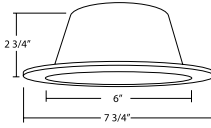

17007AEBM26 | 6" Double Twin Fluorescent Compact Housing

Ribbed Reflector

Order No

17554

Color

Gold

Maximum Lamp Rating

OD: 7 1/4"