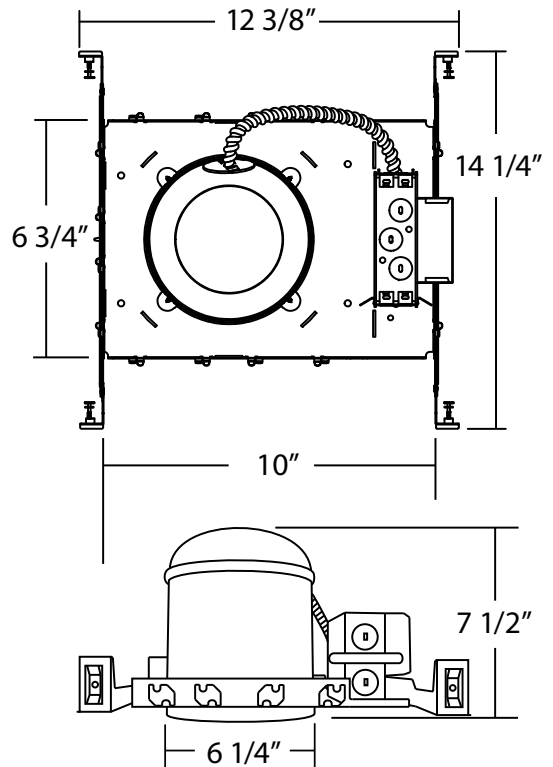

Plaster Frame

Housing is secured to plaster frame with screws and can be removed for access to junction box. Housing adjusts from 1/2" to 1 1/2" to accommodate ceiling thickness.

Junction Box

Listed for through branch circuit wiring and includes several 3/4" knockouts. Four pry-outs with integral strain relief simplify Romex installation. Supplied with three IDEAL® push-in wire connectors.

Installation

Heavy-gauge NICOR captive hanger bars provide greater stability, allowing housing to be positioned at any point within a 24" joist span, then locked in place with set screws. Unique hanger bar lip design helps align can to joist. Four double-headed captive nails provide for ease of installation. Bars can be repositioned 90° on plaster frame without tools. Bars fit onto T-bar spine for quick alignment and can be permanently secured. Score lines allow bars to be shortened without tools to accommodate a 12" joist span.

Project

Catalog

Type

17007AEBM26 | 6" Double Twin Fluorescent Compact Housing

Lexan Shower Fresnel Lens	Order No	Color	Maximum Lamp Rating
	17502BZ	Bronze (shown)	OD: 8" Wet Location Rated
	17502R	White (with reflector)	
	17502OB	Oil-Rubbed Bronze	
	17502	White (with metal trim ring)	
	17572WH	White (with plastic trim ring)	

Lexan Drop Opal	Order No	Color	Maximum Lamp Rating
	17509R	White (with reflector)	OD: 8" Wet Location Rated
	17509	White (shown with metal trim ring)	
	17509WH	White (with plastic trim ring)	

Specular Reflector	Order No	Color	Maximum Lamp Rating
	17518CL	Clear (shown)	OD: 7"
	17518WH	White	