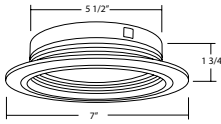

Ribbed Reflector

Order No

17555

Color

Clear

Maximum Lamp Rating

OD: 7 1/4"