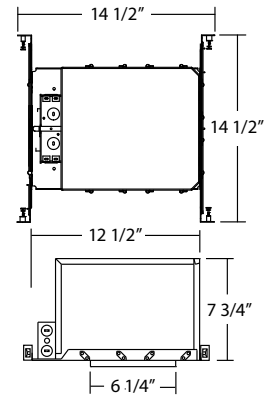

Construction

Aluminum construction provides greater heat dissipation.
Ballast includes integral thermal protector guards against improper lamp use and misuse of insulation materials.
Adjustable socket bracket assures proper and consistent lamp positioning.
120V Magnetic ballast.
7 3/4" height allows use in 2" x 8" joist construction.

Plaster Frame

Housing is secured to plaster frame with screws and can be removed for access to junction box.
Housing adjusts from 1/2" to 1 1/2" to accommodate ceiling thickness.

Junction Box

Listed for through branch circuit wiring and includes several 3/4" knockouts. Four pry-outs with integral strain relief simplify Romex installation.
Supplied with three IDEAL® push-in wire connectors.

Installation

Heavy-gauge NICOR captive hanger bars provide greater stability, allowing housing to be positioned at any point within a 24" joist span, then locked in place with set screws. Unique hanger bar lip design helps align can to joist. Four double-headed captive nails provide for ease of installation.
Bars can be repositioned 90° on plaster frame without tools.
Bars fit onto T-bar spine for quick alignment and can be permanently secured.
Score lines allow bars to be shortened without tools to accommodate a 12" joist span.

Project

Catalog

Type

Date

UNIVERSAL
INPUT 120-277V
BALLAST

IC RATED
HOUSING

AIRTIGHT
HOUSING

NICOR
FASTENER

UL
LISTED