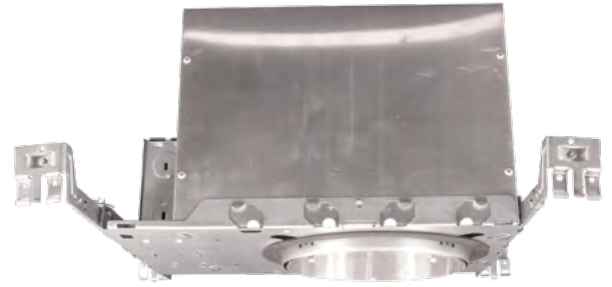

Construction

Aluminum construction provides greater heat dissipation.
Ballast includes integral thermal protector guards against improper lamp use and misuse of insulation materials.
Adjustable socket bracket assures proper and consistent lamp positioning.
120V Magnetic ballast.
7 3/4" height allows use in 2" x 8" joist construction.

Plaster Frame

Housing is secured to plaster frame with screws and can be removed for access to junction box.
Housing adjusts from 1/2" to 1 1/2" to accommodate ceiling thickness.

Junction Box

Listed for through branch circuit wiring and includes several 3/4" knockouts. Four pry-outs with integral strain relief simplify Romex installation.
Supplied with three IDEAL® push-in wire connectors.

Installation

Heavy-gauge NICOR captive hanger bars provide greater stability, allowing housing to be positioned at any point within a 24" joist span, then locked in place with set screws. Unique hanger bar lip design helps align can to joist. Four double-headed captive nails provide for ease of installation.
Bars can be repositioned 90° on plaster frame without tools.
Bars fit onto T-bar spine for quick alignment and can be permanently secured.
Score lines allow bars to be shortened without tools to accommodate a 12" joist span.

Project

Catalog

Type

Date

UNIVERSAL
INPUT 120-277V
BALLAST

IC RATED
HOUSING

AIRTIGHT
HOUSING

NICOR
FASTENER

UL
LISTED