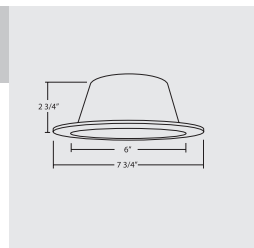

Order No	Description	Maximum Lamp Rating
17524BK	Baffle Drop Opal Black (shown)	OD: 7&1/4"
17524WH	White	

Order No	Description	Maximum Lamp Rating
17537BK	Wall Wash Baffle Black (shown)	OD: 7&1/4"
17537WH	White	

Order No	Description	Maximum Lamp Rating
17555	Ribbed Reflector Clear	OD: 7&1/4"