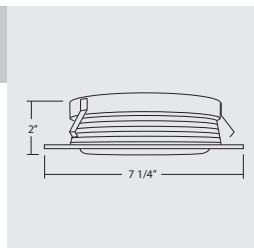

Order No	Description	Maximum Lamp Rating
17524BK	Baffle | Drop Opal Black (shown)	OD: 7&1/4"
17524WH	White