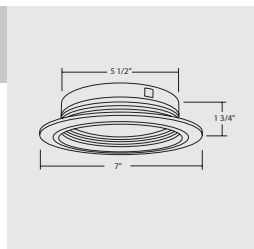

Order No	Description	Maximum Lamp Rating
17523BK	Baffle | Albalite Lens Black (shown)	OD: 7"
17523WH	White