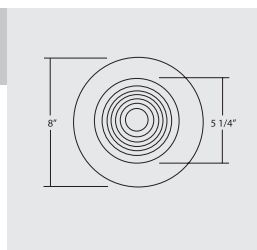

Order No	Description	Maximum Lamp Rating
	Lexan Shower | Albalite Lens	OD: 8" Wet Location Rated
17505BZ	Bronze	
17505NK	Nickel	
17505R	White w/ Reflector	
17505OB	Oil-Rubbed Bronze	
17505	White w/ Metal Trim Ring (shown)	
17575WH	White w/ Plastic Trim Ring