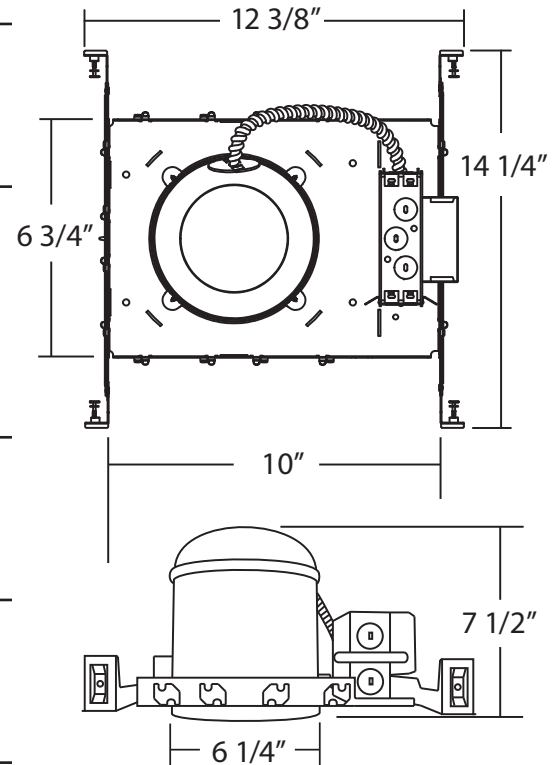

Plaster Frame

- Housing is secured to plaster frame with screws and can be removed for access to junction box.
- Housing adjusts from 1/2" to 1 1/2" to accommodate ceiling thickness.

JUNCTION BOX

- Listed for through branch circuit wiring and includes several 3/4" knockouts. Four pry-outs with integral strain relief simplify Romex installation.
- Supplied with three IDEAL® push-in wire connectors.

HANGER BARS

- Heavy-gauge NICOR captive hanger bars provide greater stability, allowing housing to be positioned at any point within a 24" joist span, then locked in place with set screws. Unique hanger bar lip design helps align can to joist. Four double-headed captive nails provide for ease of installation.
- Bars can be repositioned 90° on plaster frame without tools.
- Bars fit onto T-bar spine for quick alignment and can be permanently secured.
- Score lines allow bars to be shortened without tools to accommodate a 12" joist span.

LISTINGS

- UL listed for direct contact with insulation
- UL damp location
- UL feed-through
- CUL

Order No	Description	Maximum Lamp Rating
	Lexan Shower Fresnel Lens	OD: 8" Wet Location Rated
17502BZ	Bronze (shown)	
17502R	White w/ Reflector	
17502OB	Oil-Rubbed Bronze	
17502	White w/ Metal Trim Ring	
17572WH	White w/ Plastic Trim Ring	

Order No	Description	Maximum Lamp Rating
	Lexan Shower Albalite Lens	OD: 8" Wet Location Rated
17505BZ	Bronze	
17505NK	Nickel	
17505R	White w/ Reflector	
17505OB	Oil-Rubbed Bronze	
17505	White w/ Metal Trim Ring (shown)	
17575WH	White w/ Plastic Trim Ring	