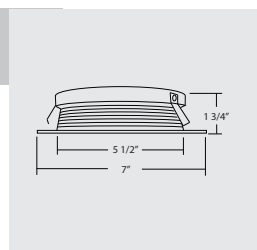

Order No	Description	Maximum Lamp Rating
	Baffle | Fresnel Lens	OD: 7"
17522BK	Black	
17522WH	White (shown)