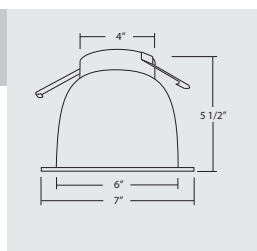

Order No	Description	Maximum Lamp Rating
	Specular	OD: 7"
17507BK	Black	
17507CL	Clear	
17507GD	Gold	
17507WH	White