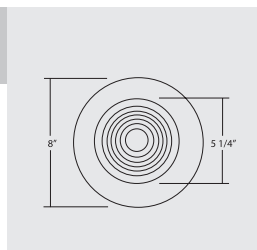

Order No	Description	Maximum Lamp Rating
	Lexan Shower | Fresnel Lens	OD: 8" Wet Location Rated
17502BZ	Bronze (shown)	
17502R	White w/ Reflector	
17502OB	Oil-Rubbed Bronze	
17502	White w/ Metal Trim Ring	
17572WH	White w/ Plastic Trim Ring