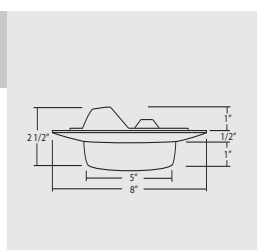

Order No	Description	Maximum Lamp Rating
	Lexan Drop Opal	OD: 8" Wet Location Rated
17509R	White w/ Reflector	
17509	White w/ Metal Trim Ring (shown)	
17579WH	White w/ Plastic Trim Ring