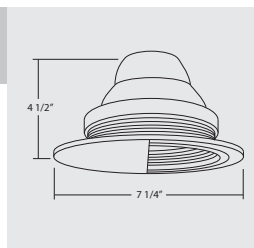

Order No	Description	Maximum Lamp Rating
17537BK	Wall Wash | Baffle Black (shown)	OD: 7&1/4"
17537WH	White