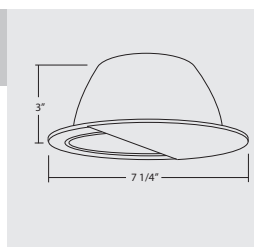

Order No	Description	Maximum Lamp Rating
17540BK	Wall Wash | Reflector Black	OD: 7&1/4"
17540CL	Clear (shown)	
17540GD	Gold	
17540WH	White