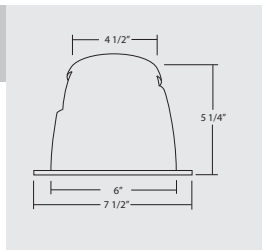

Order No	Description	Maximum Lamp Rating
	Reflector	OD: 7 & 1/2"
17607BK	Black (shown)	
17607CL	Clear	
17607GD	Gold	
17607WH	White