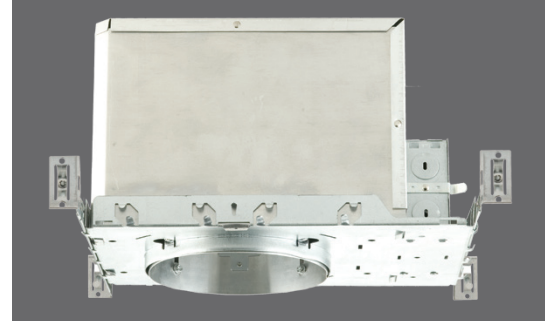

Project **Comments**

Catalog # **Prepared By**

Type **Date**

DESCRIPTION

- Suitable for new construction in residential and commercial applications.
- IC rated. Suitable for direct contact with insulation.
- Use two 13W double twin tube, G24Q-1 (not included).

HOUSING

- Aluminum construction provides greater heat dissipation.
- 120-277V Universal input electronic ballast.
- 7 3/4" height allows use in 2" x 8" joist construction.

Plaster Frame

- Housing is secured to plaster frame with screws and can be removed for access to junction box.
- Housing adjusts from 1/2" to 1 1/2" to accommodate ceiling thickness.

JUNCTION BOX

- Listed for through branch circuit wiring and includes several 3/4" knockouts. Four pry-outs with integral strain relief simplify Romex installation.
- Supplied with three IDEAL® push-in wire connectors.

HANGER BARS

- Heavy-gauge NICOR captive hanger bars provide greater stability, allowing housing to be positioned at any point within a 24" joist span, then locked in place with set screws. Unique hanger bar lip design helps align can to joist. Four double-headed captive nails provide for ease of installation.
- Bars can be repositioned 90° on plaster frame without tools.
- Bars fit onto T-bar spine for quick alignment and can be permanently secured.
- Score lines allow bars to be shortened without tools to accommodate a 12" joist span.