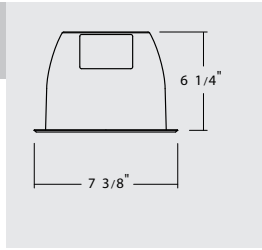

Order No	Description	Maximum Lamp Rating
17644CL	Reflector Clear	OD: 7&3/8"
17644GD	Gold (shown)