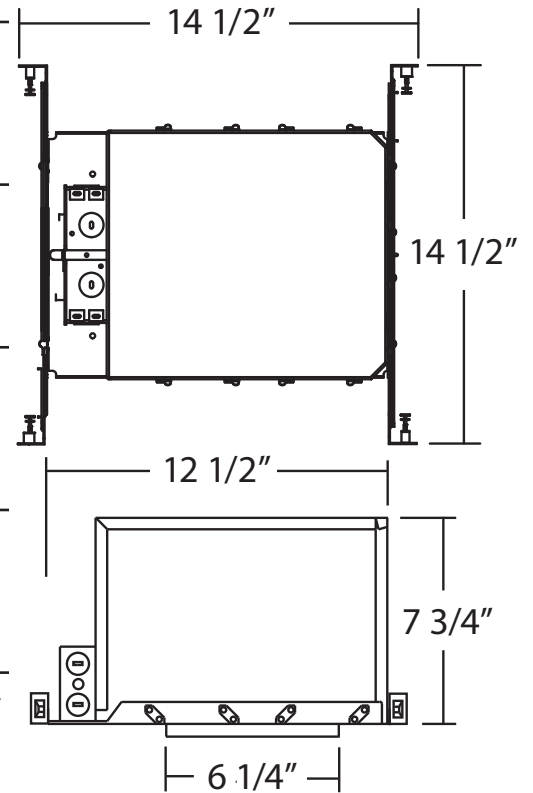

HOUSING

- Aluminum construction provides greater heat dissipation.
- 120-277V Universal input electronic ballast.
- 7 3/4" height allows use in 2" x 8" joist construction.

Plaster Frame

- Housing is secured to plaster frame with screws and can be removed for access to junction box.
- Housing adjusts from 1/2" to 1 1/2" to accommodate ceiling thickness.

JUNCTION BOX

- Listed for through branch circuit wiring and includes several 3/4" knockouts. Four pry-outs with integral strain relief simplify Romex installation.
- Supplied with three IDEAL® push-in wire connectors.

HANGER BARS

- Heavy-gauge NICOR captive hanger bars provide greater stability, allowing housing to be positioned at any point within a 24" joist span, then locked in place with set screws. Unique hanger bar lip design helps align can to joist. Four double-headed captive nails provide for ease of installation.
- Bars can be repositioned 90° on plaster frame without tools.
- Bars fit onto T-bar spine for quick alignment and can be permanently secured.
- Score lines allow bars to be shortened without tools to accommodate a 12" joist span.

Order No	Description	Maximum Lamp Rating
	Lexan Drop Opal	OD: 8" Wet Location Rated
17509R	White w/ Reflector	
17509	White w/ Metal Trim Ring (shown)	
17579WH	White w/ Plastic Trim Ring	

Order No	Description	Maximum Lamp Rating
	Reflector Fresnel Lens	OD: 7 & 1/4" Also Requires 17600 Frame Insert
17604		