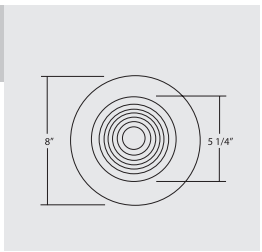

Order No	Description	Maximum Lamp Rating
	Fresnel Lens	OD: 8" Wet Location Rated
17502BZ	Bronze (shown)	
17502R	White w/ Reflector	
17502OB	Oil-Rubbed Bronze	
17502	White w/ Metal Trim Ring	
17572WH	White w/ Plastic Trim Ring