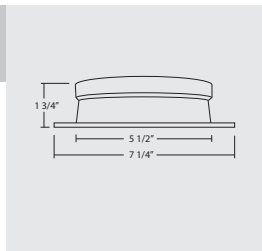

HANGER BARS

- Heavy-gauge NICOR captive hanger bars provide greater stability, allowing housing to be positioned at any point within a 24" joist span, then locked in place with set screws. Unique hanger bar lip design helps align can to joist. Four double-headed captive nails provide for ease of installation.
- Bars can be repositioned 90° on plaster frame without tools.
- Bars fit onto T-bar spine for quick alignment and can be permanently secured.
- Score lines allow bars to be shortened without tools to accommodate a 12" joist span.

Order No	Description	Maximum Lamp Rating
	Lexan Drop Opal	OD: 8" Wet Location Rated
17509R	White w/ Reflector	
17509	White w/ Metal Trim Ring (shown)	
17579WH	White w/ Plastic Trim Ring	

Order No	Description	Maximum Lamp Rating
	Reflector Fresnel Lens	OD: 7 & 1/4" Also Requires 17600 Frame Insert
17604		