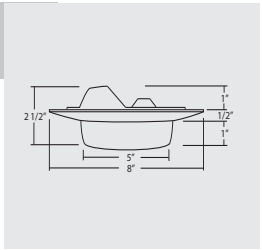

HANGER BARS

- Heavy-gauge NICOR captive hanger bars provide greater stability, allowing housing to be positioned at any point within a 24" joist span, then locked in place with set screws. Unique hanger bar lip design helps align can to joist. Four double-headed captive nails provide for ease of installation.
- Bars can be repositioned 90° on plaster frame without tools.
- Bars fit onto T-bar spine for quick alignment and can be permanently secured.
- Score lines allow bars to be shortened without tools to accommodate a 12" joist span.

LISTINGS

- UL listed for direct contact with insulation.
- UL damp location
- UL feed-through
- CUL

Order No	Description	Maximum Lamp Rating
	Fresnel Lens	OD: 8" Wet Location Rated
17502BZ	Bronze (shown)	
17502R	White w/ Reflector	
17502OB	Oil-Rubbed Bronze	
17502	White w/ Metal Trim Ring	
17572WH	White w/ Plastic Trim Ring	

Order No	Description	Maximum Lamp Rating
	Lexan Drop Opal	OD: 8" Wet Location Rated
17509R	White w/ Reflector	
17509	White w/ Metal Trim Ring (shown)	
17579WH	White w/ Plastic Trim Ring	

Order No	Description	Maximum Lamp Rating
	Reflector Fresnel Lens	OD: 7 & 1/4" Also Requires 17600 Frame Insert
17604		