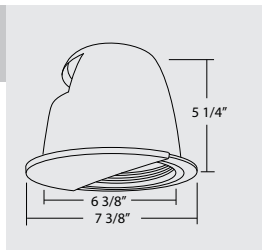

Order No	Description	Maximum Lamp Rating
	Baffle Wall Wash	OD: 7 & 3/8"
17627BK	Black (shown)	
17627WH	White