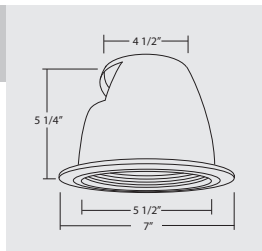

Order No	Description	Maximum Lamp Rating
	Clear Reflector | Baffle	OD: 7"
17620BK	Black (shown)	
17620WH	Clear