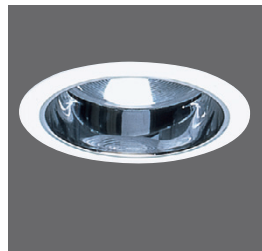

Project **Comments**

Catalog # **Prepared By**

Type **Date**

DESCRIPTION

- Suitable for new construction in residential and commercial applications.
- IC rated. Suitable for direct contact with insulation.
- Use two 13W double twin tube, G24Q-1 (not included).

HANGER BARS

- Heavy-gauge NICOR captive hanger bars provide greater stability, allowing housing to be positioned at any point within a 24" joist span, then locked in place with set screws. Unique hanger bar lip design helps align can to joist. Four double-headed captive nails provide for ease of installation.
- Bars can be repositioned 90° on plaster frame without tools.
- Bars fit onto T-bar spine for quick alignment and can be permanently secured.
- Score lines allow bars to be shortened without tools to accommodate a 12" joist span.

LISTINGS

- UL listed for direct contact with insulation.
- UL damp location
- UL feed-through
- CUL

Order No	Description	Maximum Lamp Rating
	Fresnel Lens	OD: 8" Wet Location Rated
17502BZ	Bronze (shown)	
17502R	White w/ Reflector	
17502OB	Oil-Rubbed Bronze	
17502	White w/ Metal Trim Ring	
17572WH	White w/ Plastic Trim Ring	

Order No	Description	Maximum Lamp Rating
	Lexan Drop Opal	OD: 8" Wet Location Rated
17509R	White w/ Reflector	
17509	White w/ Metal Trim Ring (shown)	
17579WH	White w/ Plastic Trim Ring	

Order No	Description	Maximum Lamp Rating
	Reflector Fresnel Lens	OD: 7 & 1/4" Also Requires 17600 Frame Insert
17604		