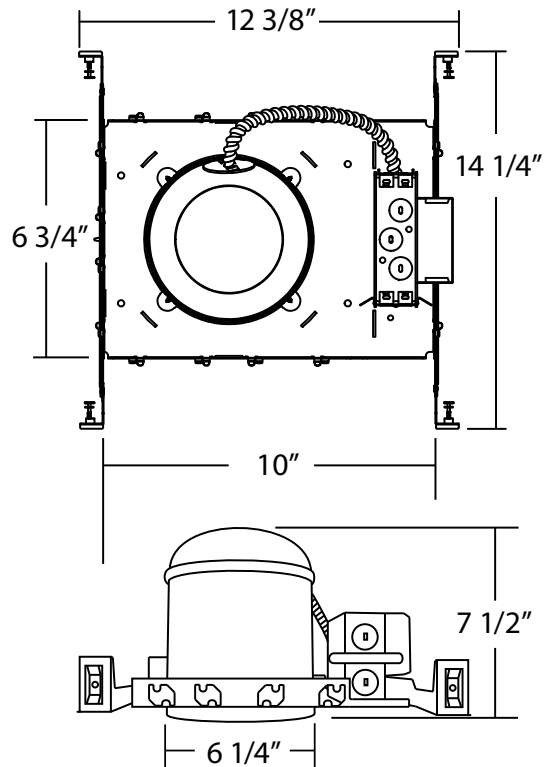

Housing

Airtight housing limits the exchange of air between ceiling plenum and heated/cooled areas.

Washington State Energy Code approved to meet restricted airflow requirements.

Aluminum construction provides greater heat dissipation.

Ballast includes integral thermal protector guards against improper lamp use and misuse of insulation materials.

120V Electronic ballast.

7 1/2" height allows use in 2" x 8" joist construction.

Plaster Frame

Housing is secured to plaster frame with screws and can be removed for access to junction box.

Housing adjusts from 1/2" to 1 1/2" to accommodate ceiling thickness.

Junction Box

Listed for through branch circuit wiring and includes several 3/4" knockouts. Four pry-outs with integral strain relief simplify Romex installation.

Supplied with three IDEAL® push-in wire connectors.

Installation

Heavy-gauge NICOR captive hanger bars provide greater stability, allowing housing to be positioned at any point within a 24" joist span, then locked in place with set screws. Unique hanger bar lip design helps align can to joist. Four double-headed captive nails provide for ease of installation.

Bars can be repositioned 90° on plaster frame without tools.

Bars fit onto T-bar spine for quick alignment and can be permanently secured.

Score lines allow bars to be shortened without tools to accommodate a 12" joist span.

Project

Catalog

Type