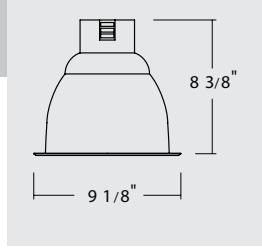

**HANGER BARS**

- Heavy-gauge NICOR captive hanger bars provide greater stability, allowing housing to be positioned at any point within a 24" joist span, then locked in place with set screws. Unique hanger bar lip design helps align can to joist. Four double-headed captive nails provide for ease of installation.
- Bars fit onto T-bar spine for quick alignment and can be permanently secured.
- Score lines allow bars to be shortened without tools to accommodate a 12" joist span.

**LISTINGS**

- UL damp location
- UL feed-through
- CUL

	<b>Order No</b> <hr/> 17811BK 17811CL 17811GD 17811WH	<b>Description</b> <hr/> <b>Reflector   Ring</b> Black Clear (shown) Gold White	<b>Maximum Lamp Rating</b> <hr/> OD: 9&1/8"		
	<b>Order No</b> <hr/> 17814BK 17814WH	<b>Description</b> <hr/> <b>Baffle   Cone Reflector</b> Black (shown) White	<b>Maximum Lamp Rating</b> <hr/> OD: 9&1/8"		
	<b>Order No</b> <hr/> 17812CL 17812WH	<b>Description</b> <hr/> <b>Reflector with Clear Lens</b> Clear (shown) White	<b>Maximum Lamp Rating</b> <hr/> OD: 9&1/8"		
	<b>Order No</b> <hr/> 17823BK 17823WH	<b>Description</b> <hr/> <b>Baffle Wall Wash   Drop Opal</b> Black (shown) White	<b>Maximum Lamp Rating</b> <hr/> OD: 9&1/8"		
	<b>Order No</b> <hr/> 17863BK 17863WH	<b>Description</b> <hr/> <b>Baffle with Albalite Lens</b> Black (shown) White	<b>Maximum Lamp Rating</b> <hr/> OD: 9&1/8"		
<b>Order No</b> <hr/> 17828BK 17828WH	<b>Description</b> <hr/> <b>Reflector with Lifted Glass</b> Black White (shown)	<b>Maximum Lamp Rating</b> <hr/> OD: 9&1/8"			

Order No	Description	Maximum Lamp Rating
	<b>Wall Wash</b>	OD: 9&1/8"
17829CL	Clear	
17829GD	Gold (shown)	

Order No	Description	Maximum Lamp Rating
	<b>Reflector with Louver</b>	OD: 9&1/8"
17830CL	Clear (shown)	
17830GD	Gold	