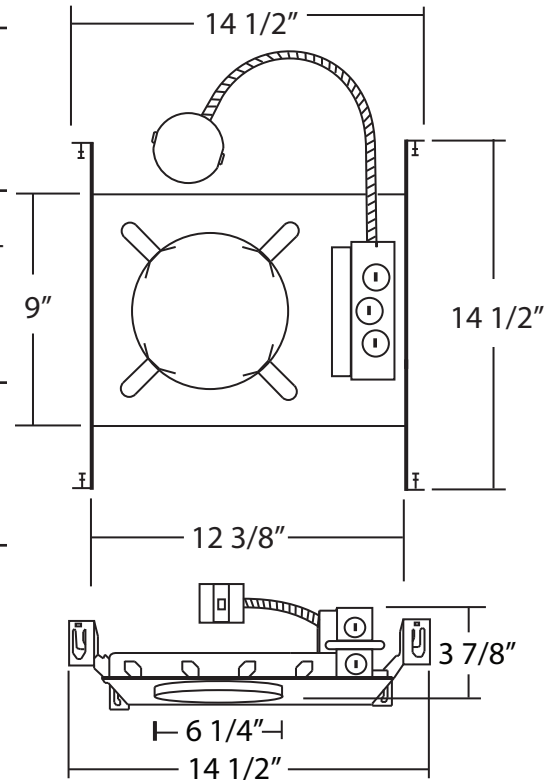

**JUNCTION BOX**

- Listed for through branch circuit wiring and includes several 3/4" knockouts. Four pry-outs with integral strain relief simplify Romex installation.
- Supplied with three push-in wire connectors.

**HANGER BARS**

- Heavy-gauge NICOR captive hanger bars provide greater stability, allowing housing to be positioned at any point within a 24" joist span, then locked in place with set screws. Unique hanger bar lip design helps align can to joist. Four double-headed captive nails provide for ease of installation.
- Bars fit onto T-bar spine for quick alignment and can be permanently secured.
- Score lines allow bars to be shortened without tools to accommodate a 12" joist span.

**LISTINGS**

- UL damp location
- UL feed-through
- CUL

	<b>Order No</b> <hr/> 17811BK 17811CL 17811GD 17811WH	<b>Description</b> <hr/> <b>Reflector   Ring</b> Black Clear (shown) Gold White	<b>Maximum Lamp Rating</b> <hr/> OD: 9&1/8"		
	<b>Order No</b> <hr/> 17814BK 17814WH	<b>Description</b> <hr/> <b>Baffle   Cone Reflector</b> Black (shown) White	<b>Maximum Lamp Rating</b> <hr/> OD: 9&1/8"		
	<b>Order No</b> <hr/> 17812CL 17812WH	<b>Description</b> <hr/> <b>Reflector with Clear Lens</b> Clear (shown) White	<b>Maximum Lamp Rating</b> <hr/> OD: 9&1/8"		
	<b>Order No</b> <hr/> 17823BK 17823WH	<b>Description</b> <hr/> <b>Baffle Wall Wash   Drop Opal</b> Black (shown) White	<b>Maximum Lamp Rating</b> <hr/> OD: 9&1/8"		
	<b>Order No</b> <hr/> 17863BK 17863WH	<b>Description</b> <hr/> <b>Baffle with Albalite Lens</b> Black (shown) White	<b>Maximum Lamp Rating</b> <hr/> OD: 9&1/8"		
<b>Order No</b> <hr/> 17828BK 17828WH	<b>Description</b> <hr/> <b>Reflector with Lifted Glass</b> Black White (shown)	<b>Maximum Lamp Rating</b> <hr/> OD: 9&1/8"			

Order No	Description	Maximum Lamp Rating
	<b>Wall Wash</b>	OD: 9&1/8"
17829CL	Clear	
17829GD	Gold (shown)	

Order No	Description	Maximum Lamp Rating
	<b>Reflector with Louver</b>	OD: 9&1/8"
17830CL	Clear (shown)	
17830GD	Gold	