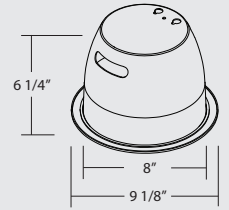

HANGER BARS

- Heavy-gauge NICOR captive hanger bars provide greater stability, allowing housing to be positioned at any point within a 24" joist span, then locked in place with set screws. Unique hanger bar lip design helps align can to joist. Four double-headed captive nails provide for ease of installation.
- Bars fit onto T-bar spine for quick alignment and can be permanently secured.
- Score lines allow bars to be shortened without tools to accommodate a 12" joist span.

LISTINGS

- UL damp location
- UL feed-through
- CUL

	Order No	Description	Maximum Lamp Rating	
	17815CL	Reflector Clear	OD: 9&1/8"	
	Order No	Description	Maximum Lamp Rating	
	17817CL 17817WH	Reflector with Frost Lens Clear (shown) White	OD: 9&1/8"	
	Order No	Description	Maximum Lamp Rating	
	17832BK 17832WH	Baffle Reflector Black (shown) White	OD: 9&1/8"	
	Order No	Description	Maximum Lamp Rating	
	17835BK 17835WH	Baffle Wall Wash Black (shown) White	OD: 9&1/8"	
	Order No	Description	Maximum Lamp Rating	
	17838BK 17838WH	Baffle with Albalite Lens Black (shown) White	OD: 9&1/8"	
	Order No	Description	Maximum Lamp Rating	
	17840BK 17840WH	Reflector with Lifted Glass Black White (shown)	OD: 9&1/8"	

Order No	Description	Maximum Lamp Rating
----------	-------------	---------------------

17842CL	Reflector with Louver Clear (shown)	OD: 9&1/8"
17842GD	Gold	

Order No	Description	Maximum Lamp Rating
----------	-------------	---------------------

17844CL	Wall Wash Clear	OD: 9&1/8"
17844GD	Gold (shown)	