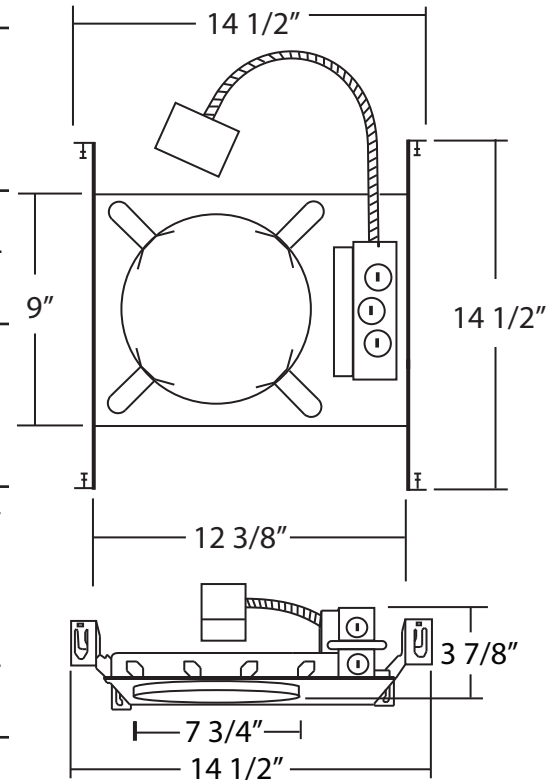

HANGER BARS

- Heavy-gauge NICOR captive hanger bars provide greater stability, allowing housing to be positioned at any point within a 24" joist span, then locked in place with set screws. Unique hanger bar lip design helps align can to joist. Four double-headed captive nails provide for ease of installation.
- Bars fit onto T-bar spine for quick alignment and can be permanently secured.
- Score lines allow bars to be shortened without tools to accommodate a 12" joist span.

LISTINGS

- UL damp location
- UL feed-through
- CUL

	Order No	Description	Maximum Lamp Rating	
	17815CL	Reflector Clear	OD: 9&1/8"	
	Order No	Description	Maximum Lamp Rating	
	17817CL 17817WH	Reflector with Frost Lens Clear (shown) White	OD: 9&1/8"	
	Order No	Description	Maximum Lamp Rating	
	17832BK 17832WH	Baffle Reflector Black (shown) White	OD: 9&1/8"	
	Order No	Description	Maximum Lamp Rating	
	17835BK 17835WH	Baffle Wall Wash Black (shown) White	OD: 9&1/8"	
	Order No	Description	Maximum Lamp Rating	
	17838BK 17838WH	Baffle with Albalite Lens Black (shown) White	OD: 9&1/8"	
	Order No	Description	Maximum Lamp Rating	
	17840BK 17840WH	Reflector with Lifted Glass Black White (shown)	OD: 9&1/8"	

Order No	Description	Maximum Lamp Rating
----------	-------------	---------------------

17842CL	Reflector with Louver Clear (shown)	OD: 9&1/8"
17842GD	Gold	

Order No	Description	Maximum Lamp Rating
----------	-------------	---------------------

17844CL	Wall Wash Clear	OD: 9&1/8"
17844GD	Gold (shown)	