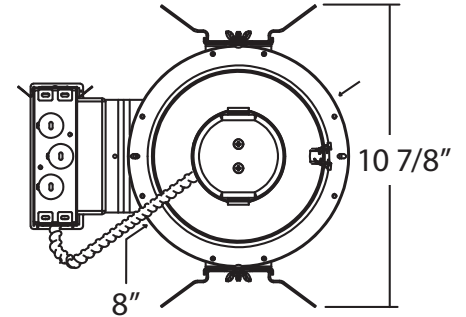

## FRAME-IN

- Designed for vertically mounted compact fluorescent lamp.
- 120-277V Universal input electronic ballast.
- Ballast includes integral thermal protector for over-lamping.
- Lamp type: 1X26W, 32W, 42W 4-pin quad/triple. G24Q (not included).
- Universal mounting bracket accepts #17203 flat bar hanger, #17208 C-channel bar and 1/2" EMT.

## JUNCTION BOX

- Listed for through branch circuit wiring and includes several 3/4" knockouts for commercial wiring.
- Supplied with three IDEAL® push-in wire connectors.