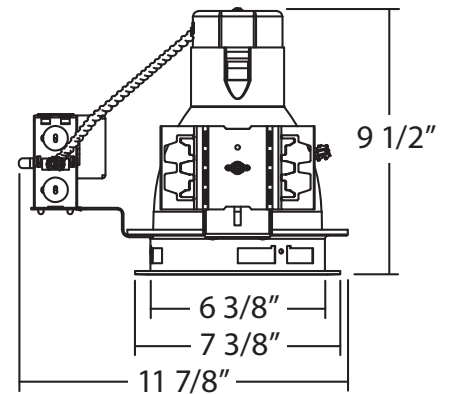

SOCKET CUP

- Die-cast socket cap dissipates heat for improved lamp life and performance.
- Socket yoke allows vertical adjustment of socket cup for optimum light distribution and output.