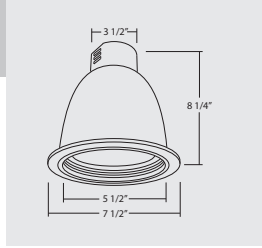

Order No	Description	Maximum Lamp Rating
17663BK	Baffle | Fresnel Lens Black	OD: 7&1/2"
17663WH	White