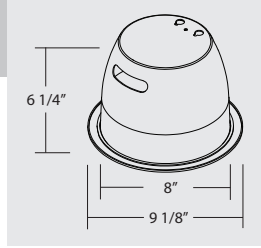

JUNCTION BOX

- Listed for through branch circuit wiring and includes several 3/4" knockouts for commercial wiring.
- Supplied with three IDEAL® push-in wire connectors.

HANGER BAR BRACKET

- Universal brackets accept C-channel or flat bar hangers (ordered separately); alternately, use rigid 1/2" steel conduit for tie-down to ceiling grids.

	Order No	Description	Maximum Lamp Rating	
	17815CL	Reflector Clear (shown)	OD: 9&1/8"	
	Order No	Description	Maximum Lamp Rating	
	17817CL	Reflector with Clear Lens Clear (shown)	OD: 9&1/8"	
	17817WH	White		
	Order No	Description	Maximum Lamp Rating	
	17832BK	Baffle Reflector Black (shown)	OD: 9&1/8"	
	17832WH	White		
	Order No	Description	Maximum Lamp Rating	
	17835BK	Baffle Wall Wash Black (shown)	OD: 9&1/8"	
	17835WH	White		
	Order No	Description	Maximum Lamp Rating	
	17838BK	Reflector with Albalite Lens Black (shown)	OD: 9&1/8"	
	17838WH	White		
	Order No	Description	Maximum Lamp Rating	
	17840BK	Reflector with Lifted Glass Black	OD: 9&1/8"	
	17840WH	White (shown)		

Order No	Description	Maximum Lamp Rating
	Reflector with Louver	OD: 9&1/8"
17842CL	Clear (shown)	
17842GD	Gold	

Order No	Description	Maximum Lamp Rating
	Wall Wash	OD: 9&1/8"
17844CL	Clear	
17844GD	Gold (shown)	