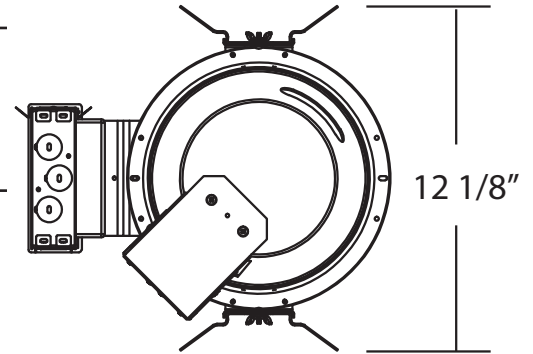

FRAME-IN

- Designed for horizontally mounted compact fluorescent lamp.
- 120-277V Universal input electronic ballast.
- Ballast includes integral thermal protector for over-lamping.
- Lamp type: 1X26W, 32W, 42W 4-pin. G24Q (not included).
- Universal mounting bracket accepts #17203 flat bar hanger, #17208 C-channel bar and 1/2" EMT.

JUNCTION BOX

- Listed for through branch circuit wiring and includes several 3/4" knockouts for commercial wiring.
- Supplied with three IDEAL® push-in wire connectors.

HANGER BAR BRACKET

- Universal brackets accept C-channel or flat bar hangers (ordered separately); alternately, use rigid 1/2" steel conduit for tie-down to ceiling grids.

	Order No	Description	Maximum Lamp Rating	
	17815CL	Reflector Clear (shown)	OD: 9&1/8"	
	Order No	Description	Maximum Lamp Rating	
	17817CL	Reflector with Clear Lens Clear (shown)	OD: 9&1/8"	
	17817WH	White		
	Order No	Description	Maximum Lamp Rating	
	17832BK	Baffle Reflector Black (shown)	OD: 9&1/8"	
	17832WH	White		
	Order No	Description	Maximum Lamp Rating	
	17835BK	Baffle Wall Wash Black (shown)	OD: 9&1/8"	
	17835WH	White		
	Order No	Description	Maximum Lamp Rating	
	17838BK	Reflector with Albalite Lens Black (shown)	OD: 9&1/8"	
	17838WH	White		
	Order No	Description	Maximum Lamp Rating	
	17840BK	Reflector with Lifted Glass Black	OD: 9&1/8"	
	17840WH	White (shown)		

Order No	Description	Maximum Lamp Rating
	Reflector with Louver	OD: 9&1/8"
17842CL	Clear (shown)	
17842GD	Gold	

Order No	Description	Maximum Lamp Rating
	Wall Wash	OD: 9&1/8"
17844CL	Clear	
17844GD	Gold (shown)	