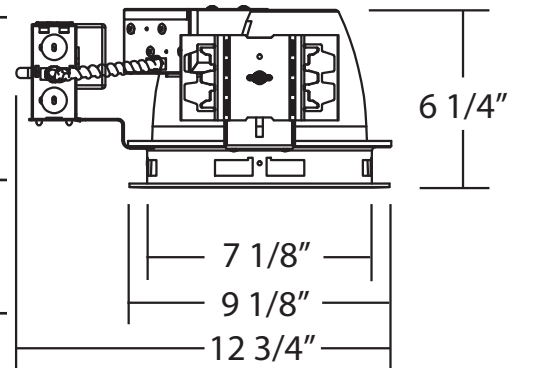

FRAME-IN

- Designed for horizontally mounted compact fluorescent lamp.
- 120-277V Universal input electronic ballast.
- Ballast includes integral thermal protector for over-lamping.
- Lamp type: 1X26W, 32W, 42W 4-pin. G24Q (not included).
- Universal mounting bracket accepts #17203 flat bar hanger, #17208 C-channel bar and 1/2" EMT.

JUNCTION BOX

- Listed for through branch circuit wiring and includes several 3/4" knockouts for commercial wiring.
- Supplied with three IDEAL® push-in wire connectors.

HANGER BAR BRACKET

- Universal brackets accept C-channel or flat bar hangers (ordered separately); alternately, use rigid 1/2" steel conduit for tie-down to ceiling grids.

	Order No	Description	Maximum Lamp Rating	
	17815CL	Reflector Clear (shown)	OD: 9&1/8"	
	Order No	Description	Maximum Lamp Rating	
	17817CL	Reflector with Clear Lens Clear (shown)	OD: 9&1/8"	
	17817WH	White		
	Order No	Description	Maximum Lamp Rating	
	17832BK	Baffle Reflector Black (shown)	OD: 9&1/8"	
	17832WH	White		
	Order No	Description	Maximum Lamp Rating	
	17835BK	Baffle Wall Wash Black (shown)	OD: 9&1/8"	
	17835WH	White		
	Order No	Description	Maximum Lamp Rating	
	17838BK	Reflector with Albalite Lens Black (shown)	OD: 9&1/8"	
	17838WH	White		
	Order No	Description	Maximum Lamp Rating	
	17840BK	Reflector with Lifted Glass Black	OD: 9&1/8"	
	17840WH	White (shown)		

Order No	Description	Maximum Lamp Rating
	Reflector with Louver	OD: 9&1/8"
17842CL	Clear (shown)	
17842GD	Gold	

Order No	Description	Maximum Lamp Rating
	Wall Wash	OD: 9&1/8"
17844CL	Clear	
17844GD	Gold (shown)	