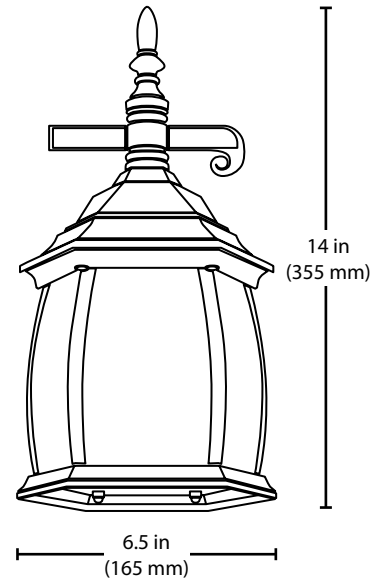

34001

14" LED Decorative Wall Mount

Product Description

The 34001 14" LED decorative wall mount fixture is a medium-sized, die-cast aluminum architectural coach light that offers high performance, energy efficient illumination. This durable fixture has a black or white powder coated finish, and is ideal for residential applications, building entrances, schools, and walkways.

Details

- Input Voltage: 120V
- Watts: 13W
- Lumens: 625Lm
- Color Temp: 4000K
- Housing: Die-cast aluminum
- Finish: Black powder coat finish

Project

Catalog

Type

Date

Ordering Information

Example: 34001-LED-BK-40K