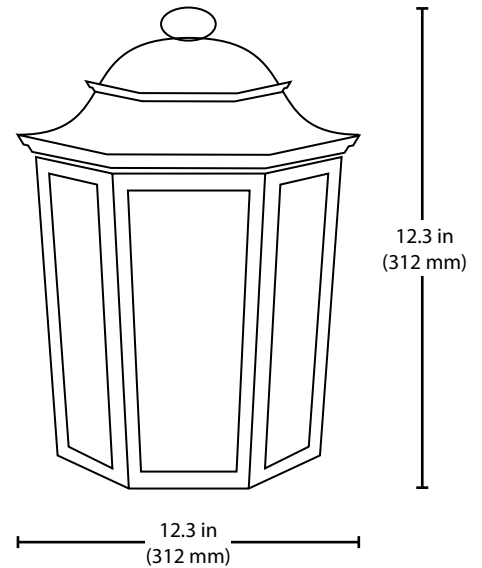

34098

12" LED Decorative Wall Mount

Product Description

The 34098 12" LED decorative wall mount is a perfect blend of architectural design forged with the durability of die-cast aluminum and the high performance of energy efficient illumination. This luminaire has a high lumen output of 1200 and offers a black powder coated finish. Creating an inviting exterior space as well as providing safety and security, this fixture is ideal for residential applications, patios, building entrances, schools, stairways, parking areas, walkways, and recreation areas.

Details

- Input Voltage: 120V
- Watts: 16W
- Lumens: 1200Lm
- Color Temp: 4000K
- Housing: Die-cast aluminum
- Finish: Black powder coat finish

Project

Catalog

Type

Date

Ordering Information

Example: 34098-LED-BK-40K-P