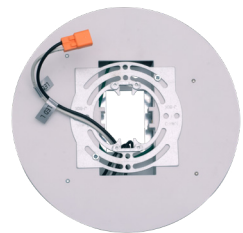

EMI

NICOR EMERGENCY
INVERTER PACK

EMI200