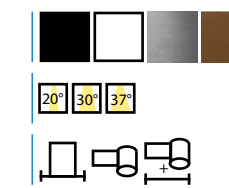

#### DQR2 SQUARE LED RECESSED DOWNLIGHT

	Lm	W	Lm/W
2"	628	9	71

27K
30K
40K

**FINISH**  
Black, White, Nickel, Oil-Rubbed Bronze

**OPTICS**  
Beam Patterns

**HOUSING**  
New Construction, Remodel, ICAT