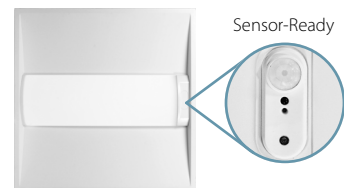

TAC3S Select

SENSOR READY SELECT ARCHITECTURAL LED TROFFER

	Lm	W	Lm/W
2' x 2'	2655	19	138
2' x 4'	5446	41	134

CCT & Lumen Selectable

FINISH
White

SIZE
2'x2' & 2'x4'

SENSOR
NLC, None

EMERGENCY
4.5W, 8W

PERFORMANCE

CCT

SPECS