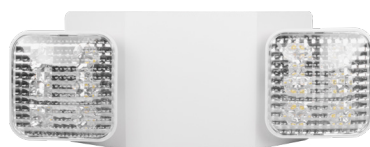

EML3 LED EMERGENCY LIGHT

VAC	Lm	W	EM
120/277	203	3.3	90min

FINISH
White

REMOTE HEADS
ERH 1|2 (WP)
ERH 3|4 (WP)

VERSIONS
Standard, Remote Capable,
Self Diagnostic