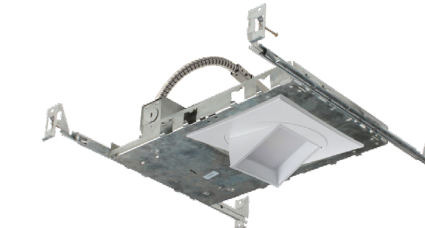

DLQ5-MA
NEW CONSTRUCTION LED
DOWNLIGHT SQUARE ADJUSTABLE

	Lm	W	Lm/W
5"	1070	16	67

FINISH
White

TILT
0° - 83°

FRAME
New Construction