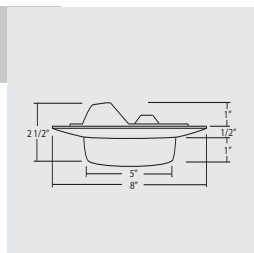

Order No	Description	Maximum Lamp Rating
	Lexan Drop Opal	OD: 8" Wet Location Rated
17509R	White w/ Reflector	
17509	White w/ Metal Trim Ring (shown)	
17579WH	White w/ Plastic Trim Ring