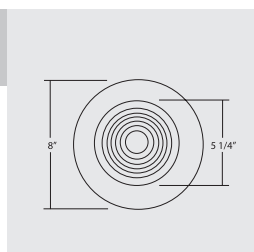

JUNCTION BOX

- Listed for through branch circuit wiring and includes several 3/4" knockouts.
- Supplied with three IDEAL® push-in wire connectors.

LISTINGS

- UL listed for direct contact with insulation.
- UL damp location
- UL feed-through
- CUL

Order No	Description	Maximum Lamp Rating
	Lexan Shower Fresnel Lens	OD: 8" Wet Location Rated
17502BZ	Bronze (shown)	
17502R	White w/ Reflector	
17502OB	Oil-Rubbed Bronze	
17502	White w/ Metal Trim Ring	
17572WH	White w/ Plastic Trim Ring	

Order No	Description	Maximum Lamp Rating
	Lexan Shower Albalite Lens	OD: 8" Wet Location Rated
17505BZ	Bronze	
17505NK	Nickel	
17505R	White w/ Reflector	
17505OB	Oil-Rubbed Bronze	
17505	White w/ Metal Trim Ring (shown)	
17575WH	White w/ Plastic Trim Ring	

Order No	Description	Maximum Lamp Rating
	Lexan Drop Opal	OD: 8" Wet Location Rated
17509R	White w/ Reflector	
17509	White w/ Metal Trim Ring (shown)	
17579WH	White w/ Plastic Trim Ring	

Order No	Description	Maximum Lamp Rating
	Specular Refector	OD: 7"
17518CL	Clear (shown)	
17518WH	White	