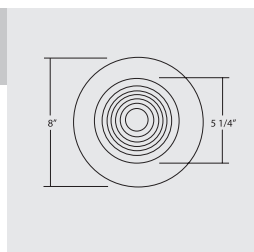

JUNCTION BOX

- Listed for through branch circuit wiring and includes several 3/4" knockouts.
- Supplied with three IDEAL® push-in wire connectors.

LISTINGS

- UL listed for direct contact with insulation.
- UL damp location
- UL feed-through
- CUL

Order No	Description	Maximum Lamp Rating
	Lexan Shower Fresnel Lens	OD: 8" Wet Location Rated
17502BZ	Bronze (shown)	
17502R	White w/ Reflector	
17502OB	Oil-Rubbed Bronze	
17502	White w/ Metal Trim Ring	
17572WH	White w/ Plastic Trim Ring	

Order No	Description	Maximum Lamp Rating
	Lexan Drop Opal	OD: 8" Wet Location Rated
17509R	White w/ Reflector	
17509	White w/ Metal Trim Ring (shown)	
17579WH	White w/ Plastic Trim Ring	

Order No	Description	Maximum Lamp Rating
	Specular Refector	OD: 7"
17518CL	Clear (shown)	
17518WH	White	