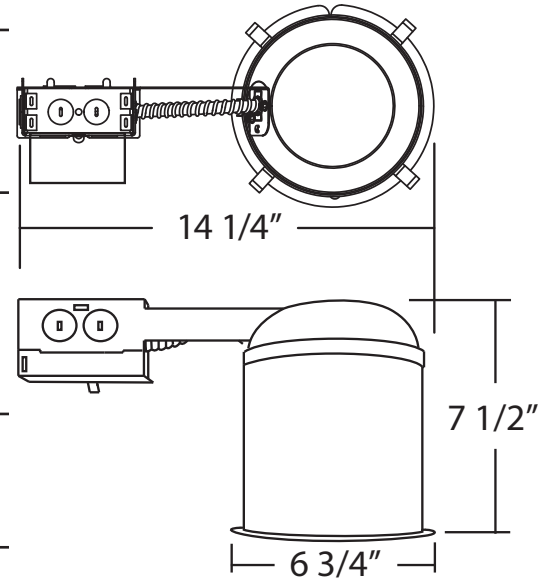

JUNCTION BOX

- Listed for through branch circuit wiring and includes several 3/4" knockouts.
- Supplied with three IDEAL® push-in wire connectors.

LISTINGS

- UL listed for direct contact with insulation.
- UL damp location
- UL feed-through
- CUL

Order No	Description	Maximum Lamp Rating
	Lexan Shower Fresnel Lens	OD: 8" Wet Location Rated
17502BZ	Bronze (shown)	
17502R	White w/ Reflector	
17502OB	Oil-Rubbed Bronze	
17502	White w/ Metal Trim Ring	
17572WH	White w/ Plastic Trim Ring	

Order No	Description	Maximum Lamp Rating
	Lexan Shower Albalite Lens	OD: 8" Wet Location Rated
17505BZ	Bronze	
17505NK	Nickel	
17505R	White w/ Reflector	
17505OB	Oil-Rubbed Bronze	
17505	White w/ Metal Trim Ring (shown)	
17575WH	White w/ Plastic Trim Ring	

Order No	Description	Maximum Lamp Rating
	Lexan Drop Opal	OD: 8" Wet Location Rated
17509R	White w/ Reflector	
17509	White w/ Metal Trim Ring (shown)	
17579WH	White w/ Plastic Trim Ring	

Order No	Description	Maximum Lamp Rating
	Specular Refector	OD: 7"
17518CL	Clear (shown)	
17518WH	White	