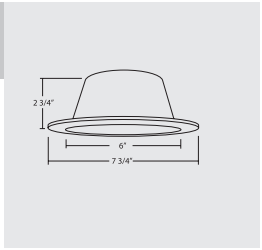

Order No	Description	Maximum Lamp Rating
	Lexan Drop Opal	OD: 8" Wet Location Rated
17509R	White w/ Reflector	
17509	White w/ Metal Trim Ring (shown)	
17579WH	White w/ Plastic Trim Ring	

Order No	Description	Maximum Lamp Rating
	Specular Refector	OD: 7"
17518CL	Clear (shown)	
17518WH	White	

Order No	Description	Maximum Lamp Rating
	Reflector Baffle	OD: 7 1/4"
17520CL	Clear (Black/Baffle)	
17520CLWH	Clear (White/Baffle)	
17520GD	Gold (Black/Baffle) (shown)	

	Order No	Description	Maximum Lamp Rating	
	17522BK 17522WH	Baffle Fresnel Lens Black White (shown)	OD: 7"	
	Order No	Description	Maximum Lamp Rating	
	17523BK 17523WH	Baffle Albalite Lens Black (shown) White	OD: 7"	
	Order No	Description	Maximum Lamp Rating	
	17524BK 17524WH	Baffle Drop Opal Black (shown) White	OD: 7&1/4"	
	Order No	Description	Maximum Lamp Rating	
	17525BK	Baffle Cone Black	OD: 7&1/2"	
	17525BZ	Bronze		
	17525NK	Nickel		
	17525OB	Oil-Rubbed Bronze		
	17525WH	White (shown)		
	Order No	Description	Maximum Lamp Rating	
	17537BK 17537WH	Wall Wash Baffle Black (shown) White	OD: 7&1/4"	
	Order No	Description	Maximum Lamp Rating	
	17540BK	Wall Wash Reflector Black	OD: 7&1/4"	
	17540CL	Clear (shown)		
	17540GD	Gold		
	17540WH	White		

Order No	Description	Maximum Lamp Rating
----------	-------------	---------------------

17554	Ribbed Reflector Gold	OD: 7&1/4"
-------	---------------------------------	------------

Order No	Description	Maximum Lamp Rating
----------	-------------	---------------------

17555	Ribbed Reflector Clear	OD: 7&1/4"
-------	----------------------------------	------------