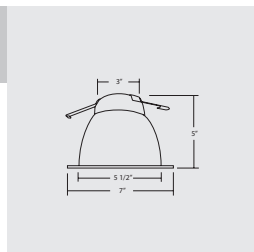

Order No	Description	Maximum Lamp Rating
	Lexan Shower Fresnel Lens	OD: 8" Wet Location Rated
17502BZ	Bronze (shown)	
17502R	White w/ Reflector	
17502OB	Oil-Rubbed Bronze	
17502	White w/ Metal Trim Ring	
17572WH	White w/ Plastic Trim Ring	

Order No	Description	Maximum Lamp Rating
	Lexan Shower Albalite Lens	OD: 8" Wet Location Rated
17505BZ	Bronze	
17505NK	Nickel	
17505R	White w/ Reflector	
17505OB	Oil-Rubbed Bronze	
17505	White w/ Metal Trim Ring (shown)	
17575WH	White w/ Plastic Trim Ring	

Order No	Description	Maximum Lamp Rating
	Lexan Drop Opal	OD: 8" Wet Location Rated
17509R	White w/ Reflector	
17509	White w/ Metal Trim Ring (shown)	
17579WH	White w/ Plastic Trim Ring	

Order No	Description	Maximum Lamp Rating
	Specular Refector	OD: 7"
17518CL	Clear (shown)	
17518WH	White	