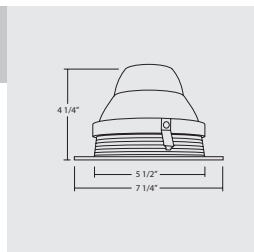

Order No	Description	Maximum Lamp Rating
	Reflector | Baffle	OD: 7 1/4"
17520CL	Clear (Black/Baffle)	
17520CLWH	Clear (White/Baffle)	
17520GD	Gold (Black/Baffle) (shown)