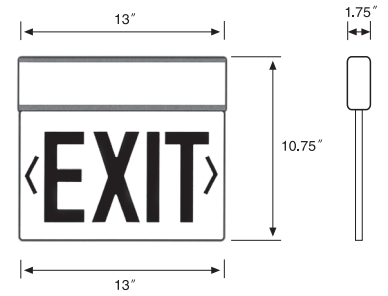

Project *Comments*

Catalog # *Prepared By*

Type *Date*

- Premium grade extruded aluminum housing
- Sealed lead rechargeable battery
- AC on LED indicator and push test switch
- Solid state electronics and charge board
- Premium high output ultra bright LEDs
- UV stabilized ultra-clear acrylic panel