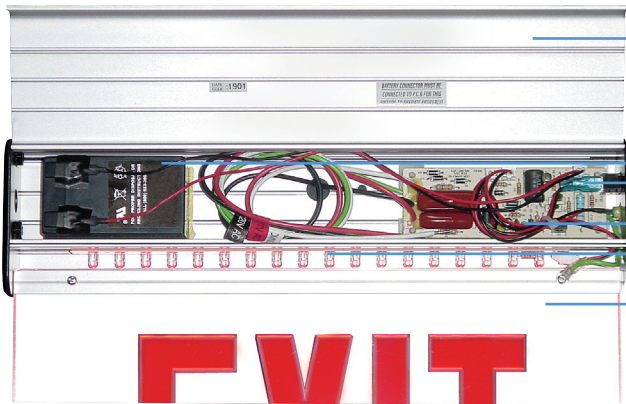

*Project* *Comments*

*Catalog #* *Prepared By*

*Type* *Date*

- Premium grade extruded aluminum housing
- Sealed lead rechargeable battery
- AC on LED indicator and push test switch
- Solid state electronics and charge board
- Premium high output ultra bright LEDs
- UV stabilized ultra-clear acrylic panel

**ORDERING**

Product No.	Trim Plate Finish	Lettering Color	No. Faceplates
18301SGA	Anodized Aluminum	Green on Clear	1
18301DGA	Anodized Aluminum	Green on Clear	2
18301SGB	Black	Green on Clear	1
18301DGB	Black	Green on Clear	2
18301SGW	White	Green on Clear	1
18301DGW	White	Green on Clear	2
18301SGMA	Anodized Aluminum	Green on Mirror	1
18301DGMA	Anodized Aluminum	Green on Mirror	2
18301SGMB	Black	Green on Mirror	1
18301DGMB	Black	Green on Mirror	2
18301SGMW	White	Green on Mirror	1
18301DGMW	White	Green on Mirror	2
18301SGWA	Anodized Aluminum	Green on White	1
18301DGWA	Anodized Aluminum	Green on White	2
18301SGWB	Black	Green on White	1
18301DGWB	Black	Green on White	2
18301SGWW	White	Green on White	1
18301DGWW	White	Green on White	2
18301SRA	Anodized Aluminum	Red on Clear	1
18301DRA	Anodized Aluminum	Red on Clear	2
18301SRB	Black	Red on Clear	1
18301DRB	Black	Red on Clear	2
18301SRW	White	Red on Clear	1
18301DRW	White	Red on Clear	2
18301SRWA	Anodized Aluminum	Red on White	1
18301DRWA	Anodized Aluminum	Red on White	2
18301SRWB	Black	Red on White	1
18301DRWB	Black	Red on White	2
18301SRWW	White	Red on White	1
18301DRWW	White	Red on White	2