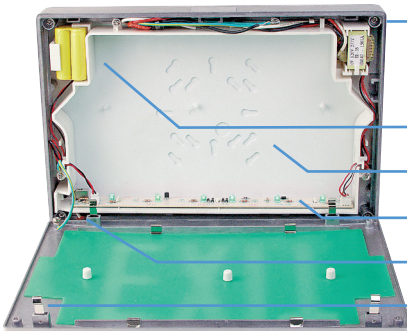

Project **Comments**

Catalog # **Prepared By**

Type **Date**

FEATURES

- AC-only or self-powered models.
- 120/277 VAC operation.
- Long-life, energy-saving LED technology.
- Universal canopy included.
- Curved face design.
- Spec grade.
- Universal knockout chevrons.

- Built-in wiring channel
- 120/277VAC Transformer
- Premium grade Ni-Cad rechargeable battery
- Universal wall-mounting knockout pattern
- Premium high-output ultra-bright LEDs
- Grounded safety cable
- Quick-clip front face closure