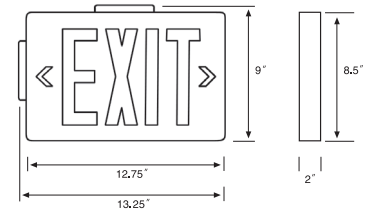

Project **Comments**

Catalog # **Prepared By**

Type **Date**

FEATURES

- AC-only or self-powered models.
- 120/277 VAC operation.
- Long-life, energy-saving LED technology.
- Universal canopy included.
- Curved face design.
- Spec grade.
- Universal knockout chevrons.