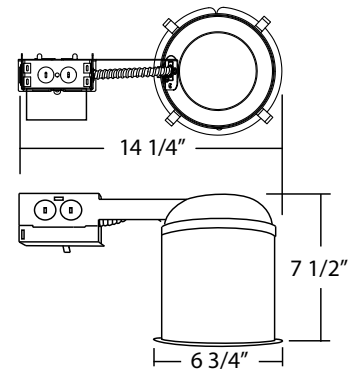

17008AREB26

6" 1X26w Double Twin Fluorescent Remodel Compact Housing

Product Description

Suitable for remodel in residential and commercial applications.
IC rated. Suitable for direct contact with insulation.
Use one 26W double twin tube G24Q-1 (not included).

Construction

Aluminum construction provides greater heat dissipation.
Electronic Ballast includes integral thermal protector guards against improper lamping and misuse of insulation materials.
120V Electronic ballast.
7 1/2" height allows use in 2" x 8" joist construction.

Junction Box

Listed for through branch circuit wiring and includes several 1/2" knockouts. Four pry-outs with integral strain relief simplify Romex installation.
Supplied with three push-in wire connectors.

Installation

Heavy-gauge NICOR captive hanger bars provide greater stability, allowing housing to be positioned at any point within a 24" joist span, then locked in place with set screws. Unique hanger bar lip design helps align can to joist. Four double-headed captive nails provide for ease of installation.
Bars can be repositioned 90° on plaster frame without tools.
Bars fit onto T-bar spine for quick alignment and can be permanently secured.
Score lines allow bars to be shortened without tools to accommodate a 12" joist span.

Project

Catalog

Type

Date