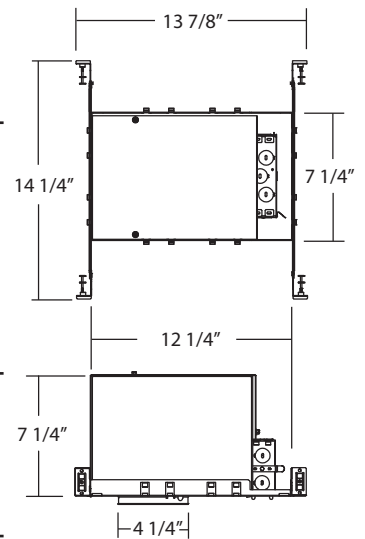

LISTINGS

- UL damp location
- UL feed-through
- CUL