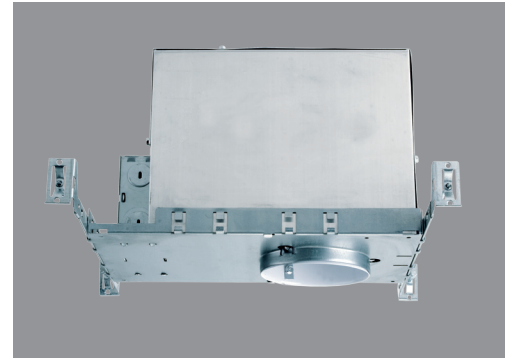

<i>Project</i>	<i>Comments</i>
<i>Catalog #</i>	<i>Prepared By</i>
<i>Type</i>	<i>Date</i>